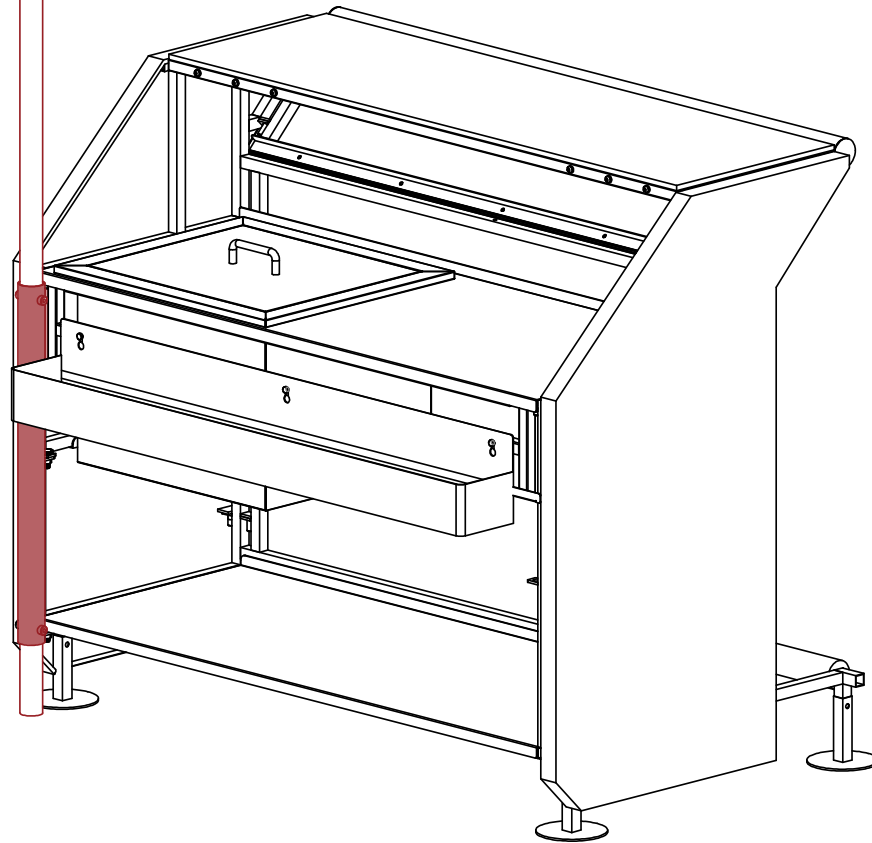

Flash Bar Straight Segment Shade Bracket

ALL DIMENSIONS ARE IN INCHES. THE INFORMATION CONTAINED WITHIN THIS DOCUMENT IS THE SOLE PROPERTY OF THE PORTABLE BAR COMPANY. ANY REPRODUCTION IN PART OR AS A WHOLE WITHOUT THE WRITTEN PERMISSION OF THE PORTABLE BAR COMPANY IS PROHIBITED.