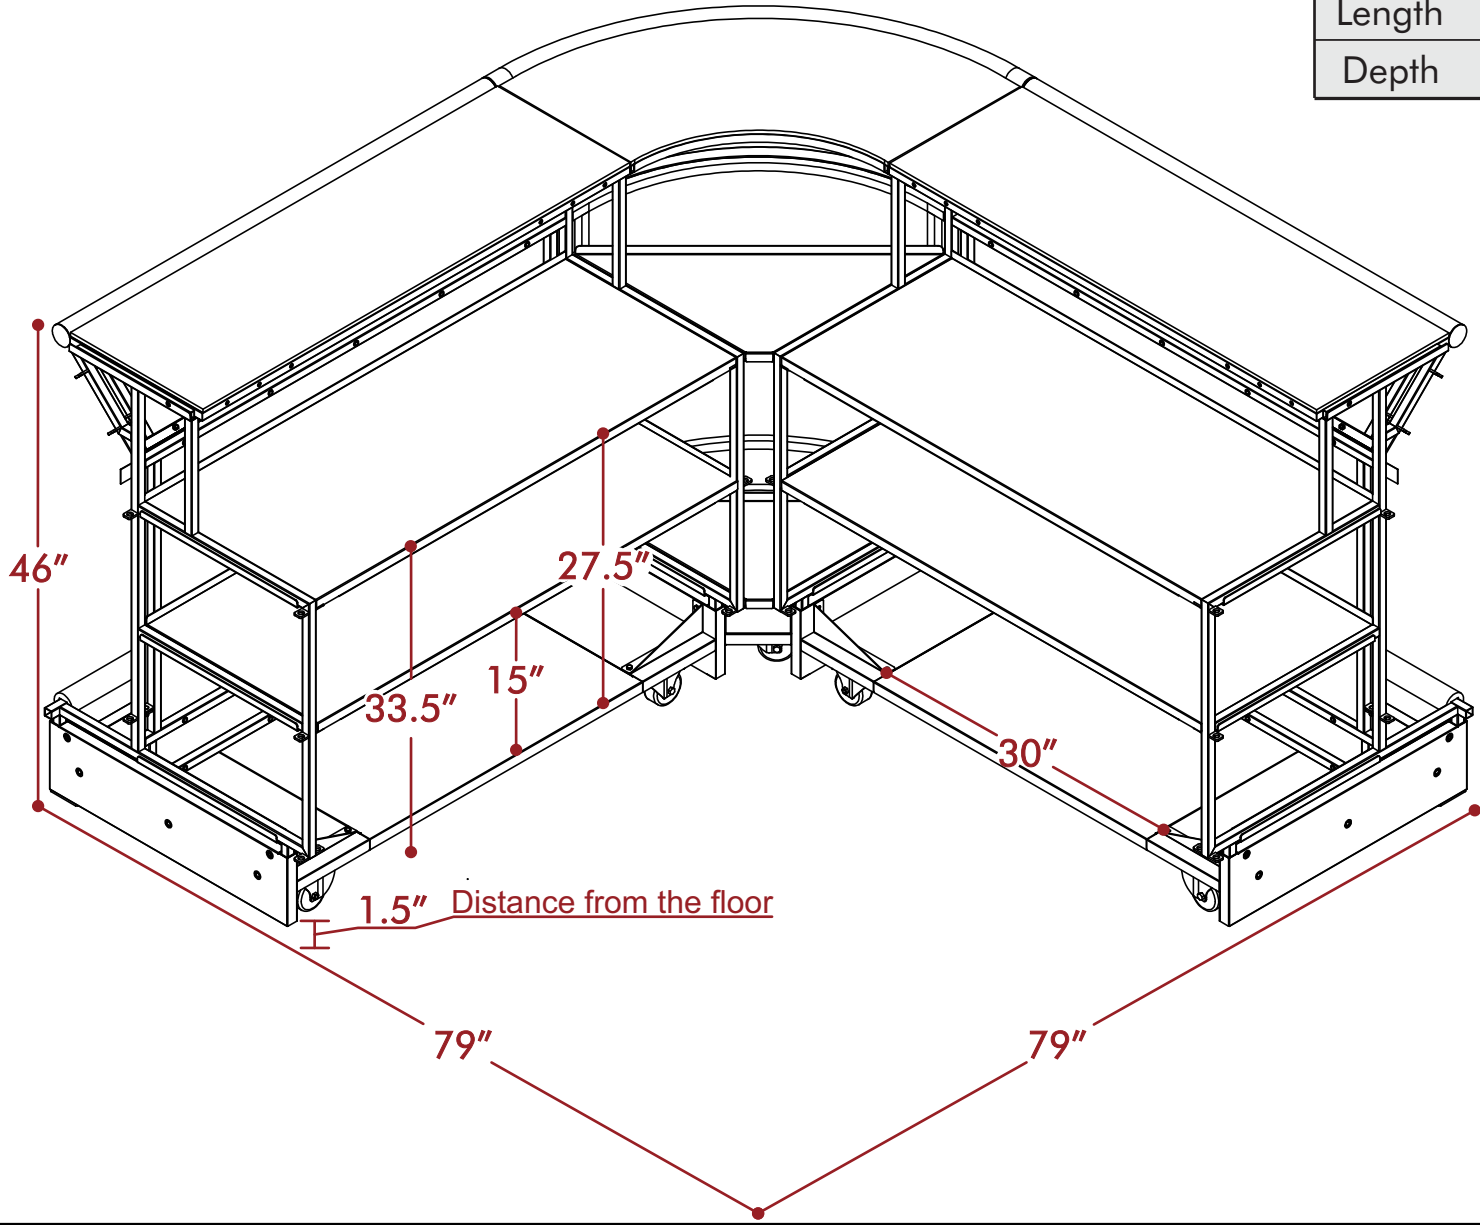

|        |          |
|--------|----------|
| Height | 3ft 10in |
| Length | 6ft 7in  |
| Depth  | 6ft 7in  |

Two straight segments and 90 corner  
on Wheel Base.

ALL DIMENSIONS ARE IN INCHES. THE INFORMATION CONTAINED WITHIN THIS DOCUMENT IS THE SOLE PROPERTY OF THE PORTABLE BAR COMPANY. ANY REPRODUCTION IN PART OR AS A WHOLE WITHOUT THE WRITTEN PERMISSION OF THE PORTABLE BAR COMPANY IS PROHIBITED.

Two straight segments and 90 corner  
on Wheel Base.