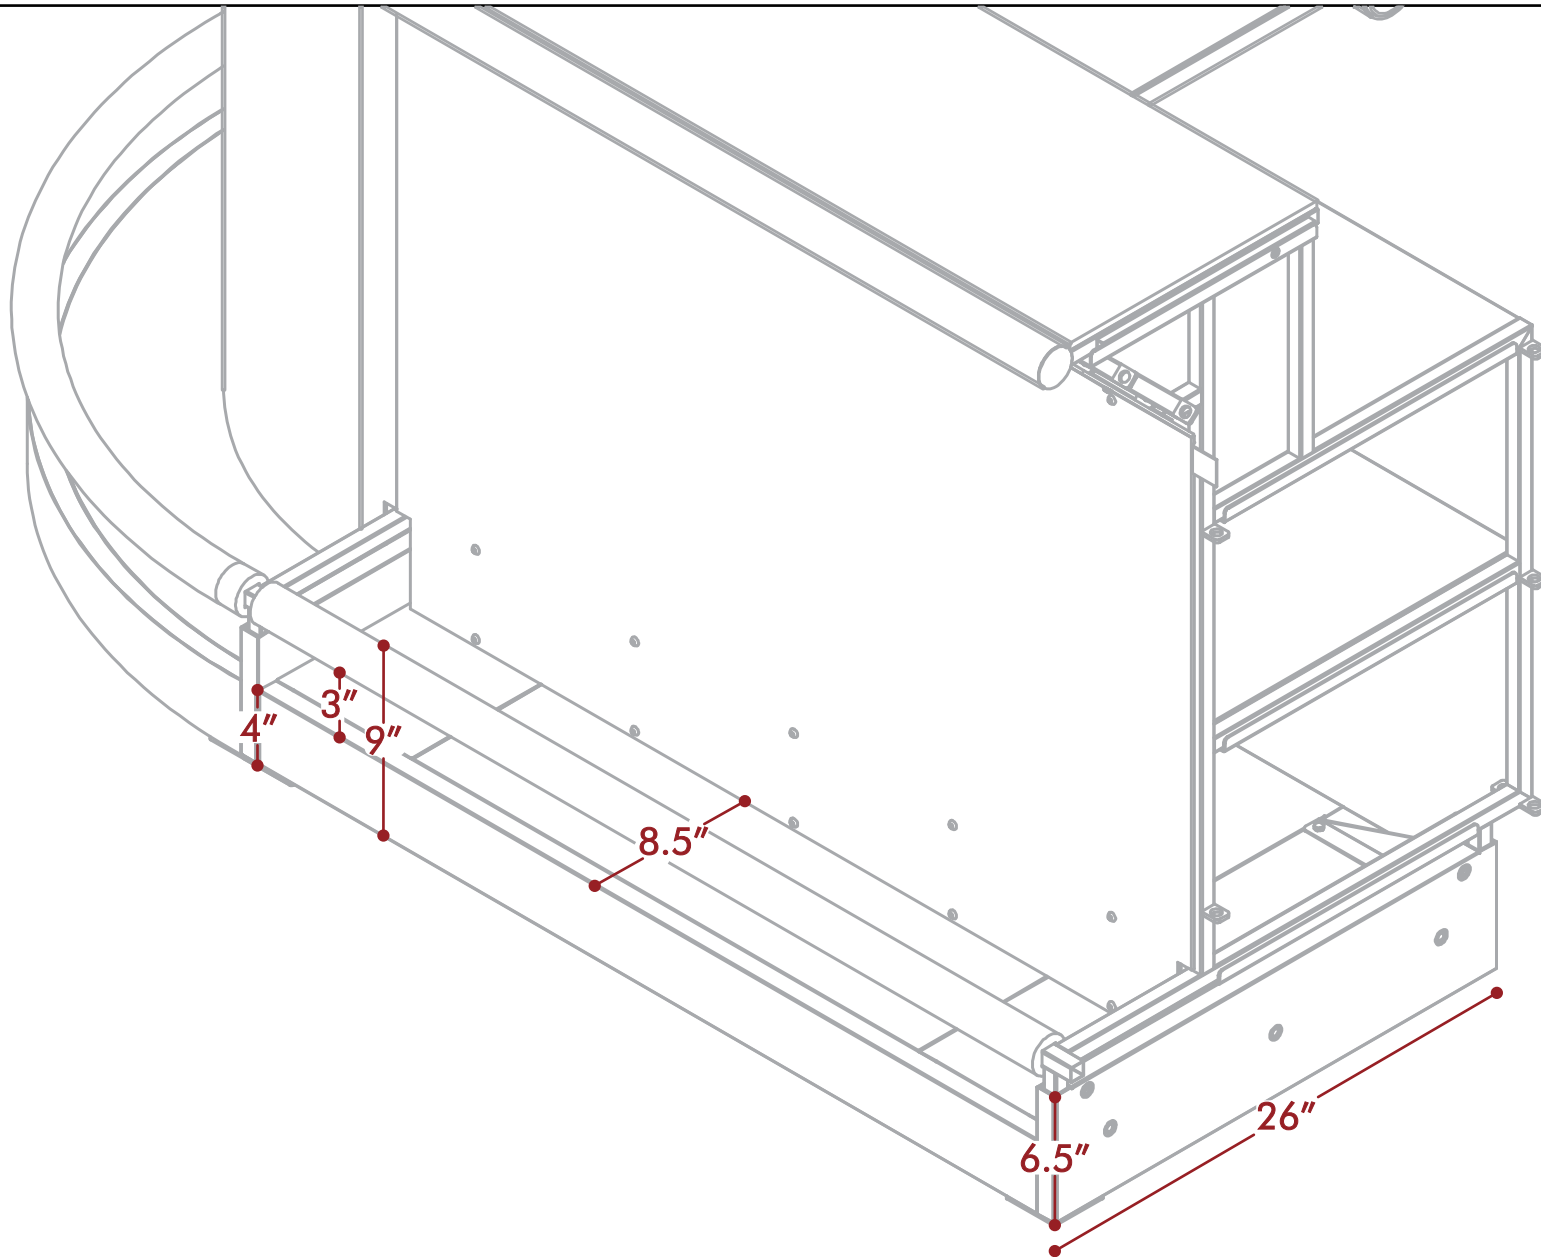

|        |          |
|--------|----------|
| Height | 3ft 10in |
| Length | 6ft 7in  |
| Depth  | 6ft 7in  |

Two straight segments and 90 corner  
on Wheel Base.

ALL DIMENSIONS ARE IN INCHES. THE INFORMATION CONTAINED WITHIN THIS DOCUMENT IS THE SOLE PROPERTY OF THE PORTABLE BAR COMPANY. ANY REPRODUCTION IN PART OR AS A WHOLE WITHOUT THE WRITTEN PERMISSION OF THE PORTABLE BAR COMPANY IS PROHIBITED.

Two straight segments and 90 corner  
on Wheel Base.