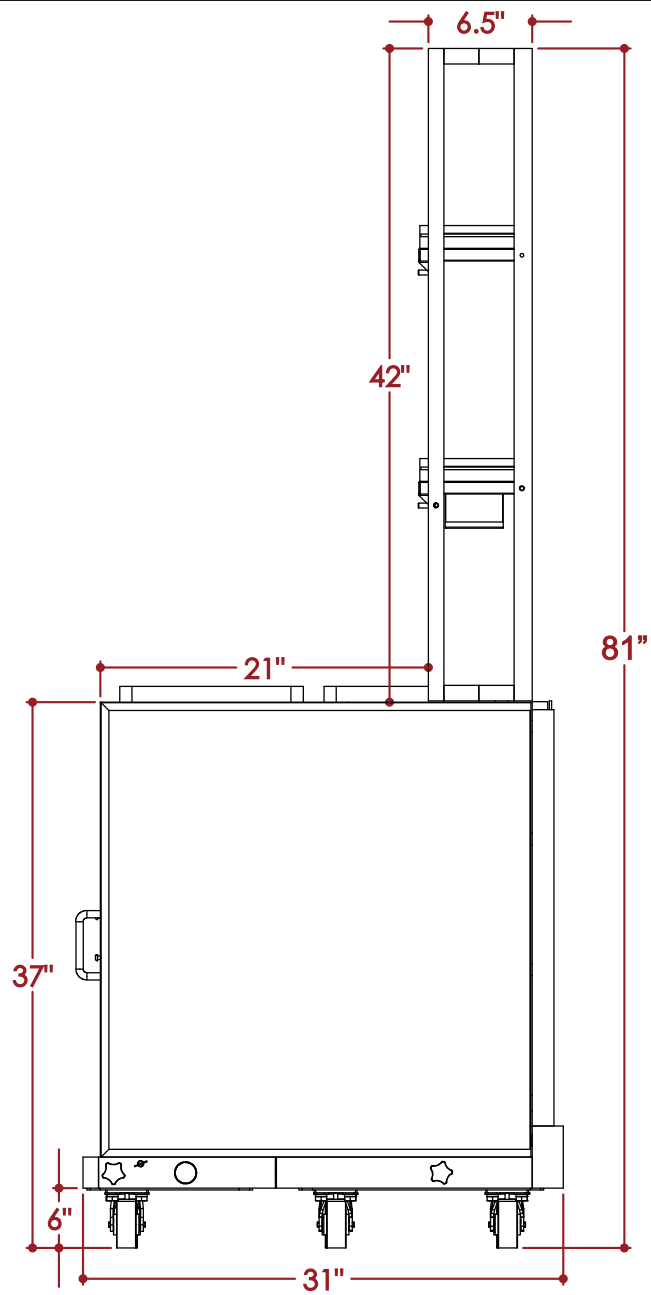

Working Surface Capacity: 175 lbs

Cabinet Capacity: 250 lbs

OVERALL DIMS.	
Height	81"
Width	68"
Depth	31"
Weight	350 lbs

Do not transport the bar with the working surface stocked

Fold+Roll Back Bar

ALL DIMENSIONS ARE IN INCHES. THE INFORMATION CONTAINED WITHIN THIS DOCUMENT IS THE SOLE PROPERTY OF THE PORTABLE BAR COMPANY. ANY REPRODUCTION IN PART OR AS A WHOLE WITHOUT THE WRITTEN PERMISSION OF THE PORTABLE BAR COMPANY IS PROHIBITED.

OVERALL DIMS.	
Height	81"
Width	68"
Depth	31"

Fold+Roll Back Bar

Broken down Dimensions

OVERALL DIMS.

Height 52"

Width 68"

Depth 27.5"

Fold+Roll Back Bar

OVERALL DIMS.

Height 37"

Width 68"

Depth 31"

Fold+Roll Back Bar

Ice bin (2)

Up to 3 bags of ice

Bags weight: 10 lb