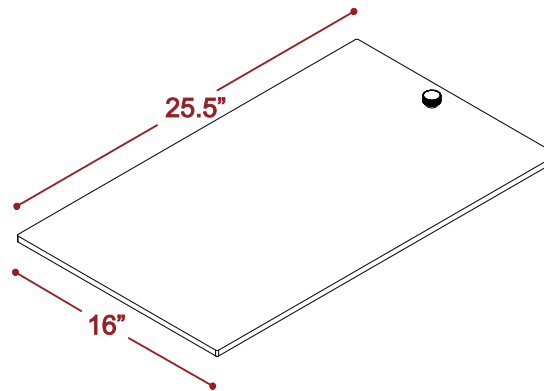

Center Cutting Board (1)