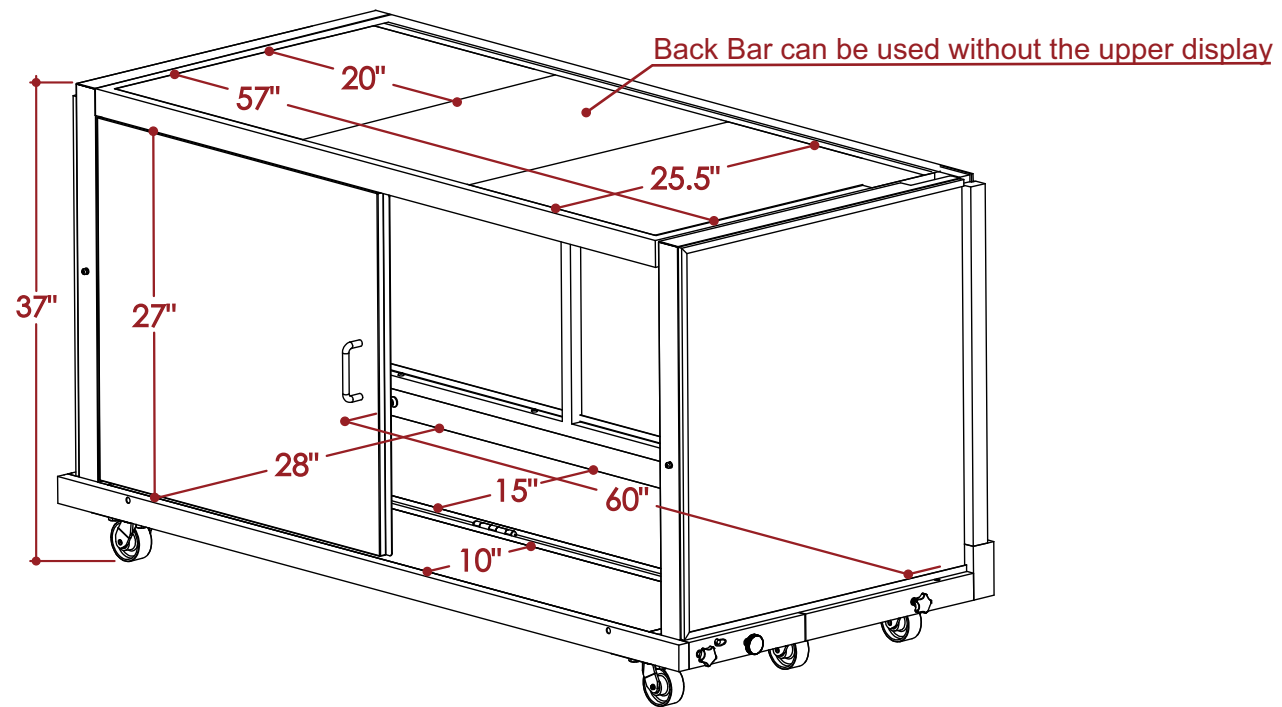

Working Surface Capacity: 175 lbs

Cabinet Capacity: 250 lbs

OVERALL DIMS.	
Height	81"
Width	68"
Depth	31"
Weight	350 lbs

Do not transport the bar with the working surface stocked

Fold+Roll Back Bar

ALL DIMENSIONS ARE IN INCHES. THE INFORMATION CONTAINED WITHIN THIS DOCUMENT IS THE SOLE PROPERTY OF THE PORTABLE BAR COMPANY. ANY REPRODUCTION IN PART OR AS A WHOLE WITHOUT THE WRITTEN PERMISSION OF THE PORTABLE BAR COMPANY IS PROHIBITED.

OVERALL DIMS.	
Height	81"
Width	68"
Depth	31"

Fold+Roll Back Bar

Broken down Dimensions

OVERALL DIMS.

Height 52"

Width 68"

Depth 27.5"

Fold+Roll Back Bar

OVERALL DIMS.

Height 37"

Width 68"

Depth 31"

Fold+Roll Back Bar

Ice bin (2)

Up to 3 bags of ice

Bags weight: 10 lb

Center Cutting Board (1)

Center cutting board is interchangeable with Ice Bins.

Cutting Board (2)

Fold+Roll Back Bar