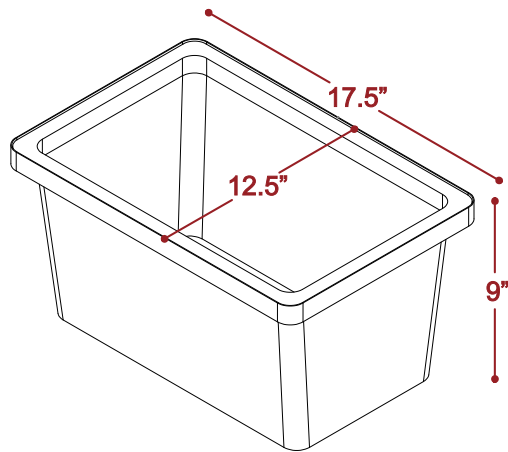

Working Surface Capacity: 175 lbs

Cabinet Capacity: 250 lbs

OVERALL DIMS.	
Height	81"
Width	68"
Depth	31"
Weight	350 lbs

Do not transport the bar with the working surface stocked

Fold+Roll Back Bar

ALL DIMENSIONS ARE IN INCHES. THE INFORMATION CONTAINED WITHIN THIS DOCUMENT IS THE SOLE PROPERTY OF THE PORTABLE BAR COMPANY. ANY REPRODUCTION IN PART OR AS A WHOLE WITHOUT THE WRITTEN PERMISSION OF THE PORTABLE BAR COMPANY IS PROHIBITED.

OVERALL DIMS.	
Height	81"
Width	68"
Depth	31"

Fold+Roll Back Bar

Broken down Dimensions

OVERALL DIMS.

Height 52"

Width 68"

Depth 27.5"

Fold+Roll Back Bar

OVERALL DIMS.

Height 37"

Width 68"

Depth 31"

Fold+Roll Back Bar

Ice bin (2)

Up to 3 bags of ice

Bags weight: 10 lb

Center Cutting Board (1)

Center cutting board is interchangeable with Ice Bins.

Cutting Board (2)

Fold+Roll Back Bar