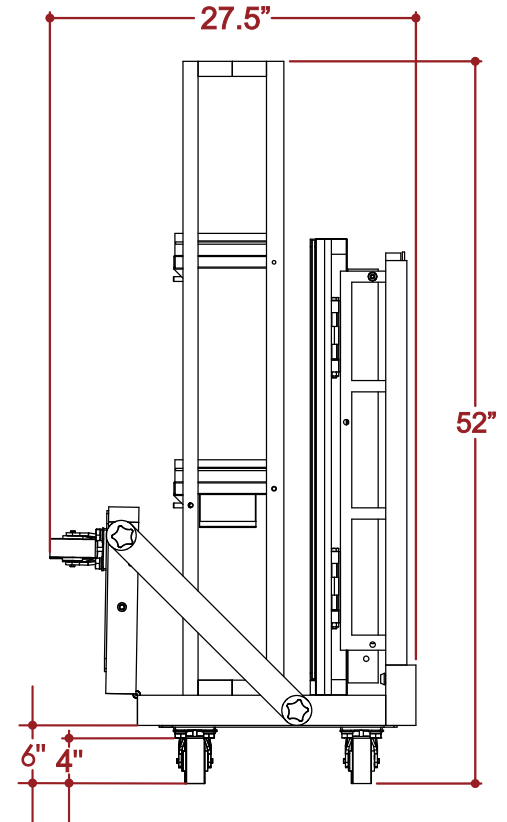

Working Surface Capacity: 175 lbs

Cabinet Capacity: 250 lbs

OVERALL DIMS.	
Height	81"
Width	68"
Depth	31"
Weight	350 lbs

Do not transport the bar with the working surface stocked

Fold+Roll Back Bar

ALL DIMENSIONS ARE IN INCHES. THE INFORMATION CONTAINED WITHIN THIS DOCUMENT IS THE SOLE PROPERTY OF THE PORTABLE BAR COMPANY. ANY REPRODUCTION IN PART OR AS A WHOLE WITHOUT THE WRITTEN PERMISSION OF THE PORTABLE BAR COMPANY IS PROHIBITED.

OVERALL DIMS.	
Height	81"
Width	68"
Depth	31"

Fold+Roll Back Bar

Broken down Dimensions

OVERALL DIMS.

Height 52"

Width 68"

Depth 27.5"

Fold+Roll Back Bar

OVERALL DIMS.

Height 37"

Width 68"

Depth 31"

Fold+Roll Back Bar

Ice bin (2)

Up to 3 bags of ice

Bags weight: 10 lb