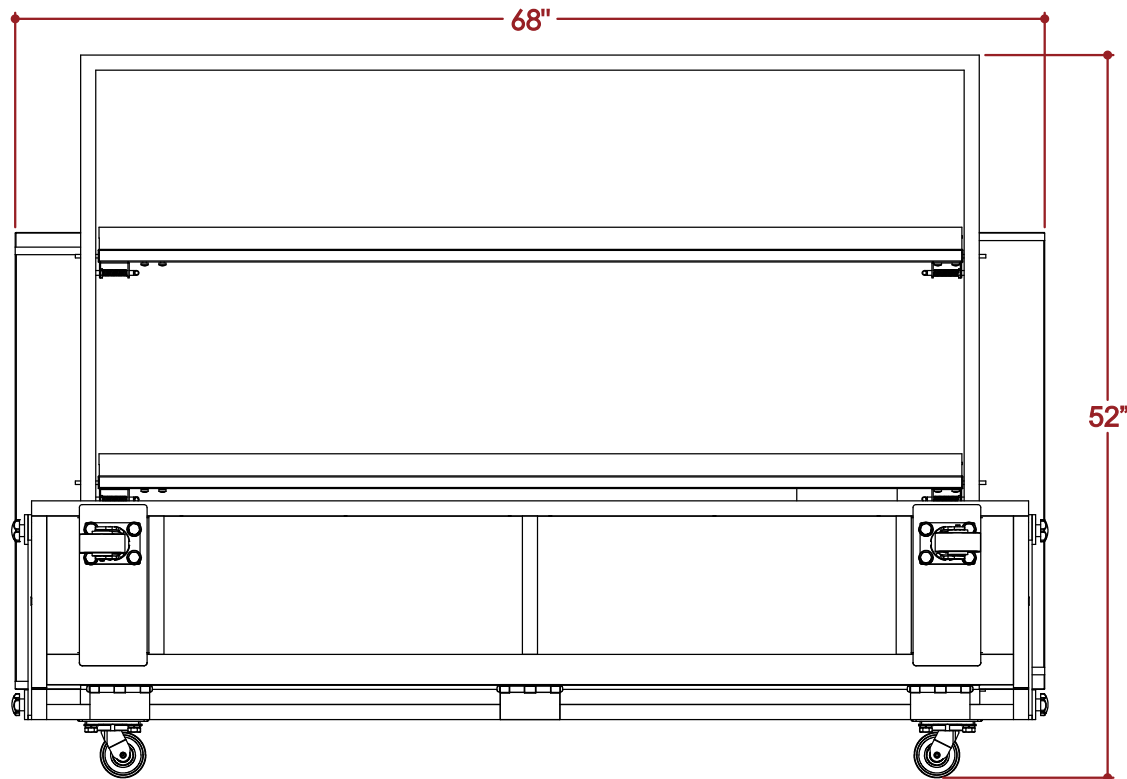

Working Surface Capacity: 175 lbs

Cabinet Capacity: 250 lbs

OVERALL DIMS.	
Height	81"
Width	68"
Depth	31"
Weight	350 lbs

Do not transport the bar with the working surface stocked

Fold+Roll Back Bar

ALL DIMENSIONS ARE IN INCHES. THE INFORMATION CONTAINED WITHIN THIS DOCUMENT IS THE SOLE PROPERTY OF THE PORTABLE BAR COMPANY. ANY REPRODUCTION IN PART OR AS A WHOLE WITHOUT THE WRITTEN PERMISSION OF THE PORTABLE BAR COMPANY IS PROHIBITED.

OVERALL DIMS.	
Height	81"
Width	68"
Depth	31"

Fold+Roll Back Bar

Broken down Dimensions

OVERALL DIMS.

Height 52"

Width 68"

Depth 27.5"

Fold+Roll Back Bar

OVERALL DIMS.

Height 37"

Width 68"

Depth 31"

Fold+Roll Back Bar

Ice bin (2)

Up to 3 bags of ice

Bags weight: 10 lb