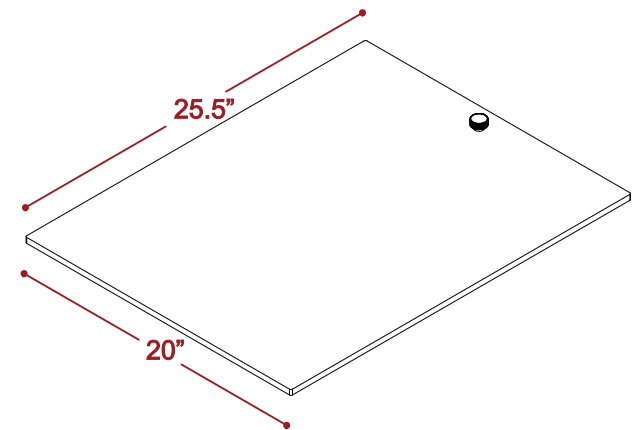

Working Surface Capacity: 175 lbs

Cabinet Capacity: 250 lbs

OVERALL DIMS.	
Height	81"
Width	68"
Depth	31"
Weight	350 lbs

Do not transport the bar with the working surface stocked

Fold+Roll Back Bar

ALL DIMENSIONS ARE IN INCHES. THE INFORMATION CONTAINED WITHIN THIS DOCUMENT IS THE SOLE PROPERTY OF THE PORTABLE BAR COMPANY. ANY REPRODUCTION IN PART OR AS A WHOLE WITHOUT THE WRITTEN PERMISSION OF THE PORTABLE BAR COMPANY IS PROHIBITED.

OVERALL DIMS.	
Height	81"
Width	68"
Depth	31"

Fold+Roll Back Bar

Broken down Dimensions

OVERALL DIMS.

Height 52"

Width 68"

Depth 27.5"

Fold+Roll Back Bar

OVERALL DIMS.

Height 37"

Width 68"

Depth 31"

Fold+Roll Back Bar

Ice bin (2)

Up to 3 bags of ice

Bags weight: 10 lb

Center Cutting Board (1)

Center cutting board is interchangeable with Ice Bins.

Cutting Board (2)

Fold+Roll Back Bar