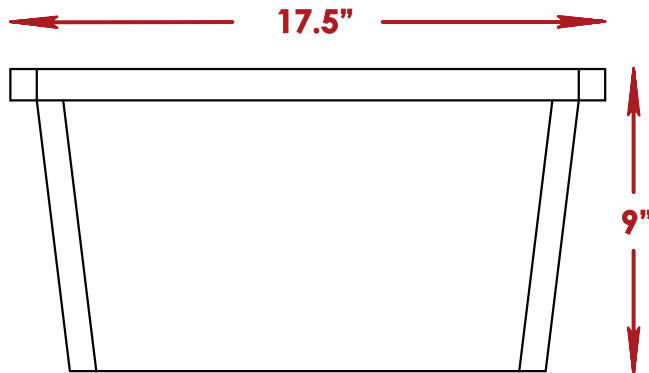

OVERALL DIM

Height	48.5"
Width	84"
Depth	48"
Weight	270lb

Professional Bar Curved Counter

ALL DIMENSIONS ARE IN INCHES. THE INFORMATION CONTAINED WITHIN THIS DOCUMENT IS THE SOLE PROPERTY OF THE PORTABLE BAR COMPANY. ANY REPRODUCTION IN PART OR AS A WHOLE WITHOUT THE WRITTEN PERMISSION OF THE PORTABLE BAR COMPANY IS PROHIBITED.

OVERALL DIM

Height 60"

Width 84"

Depth 16.5"

Professional Bar Curved Counter

ALL DIMENSIONS ARE IN INCHES. THE INFORMATION CONTAINED WITHIN THIS DOCUMENT IS THE SOLE PROPERTY OF THE PORTABLE BAR COMPANY. ANY REPRODUCTION IN PART OR AS A WHOLE WITHOUT THE WRITTEN PERMISSION OF THE PORTABLE BAR COMPANY IS PROHIBITED.

Speed Rail

Up to 17
bottles of wine.
Bottle diameter: 3"

Professional Bar
Curved Counter

Ice bin

Two ice bins included

Up to 4
bags of ice

Bags weight: 10 lb

Cutting Board