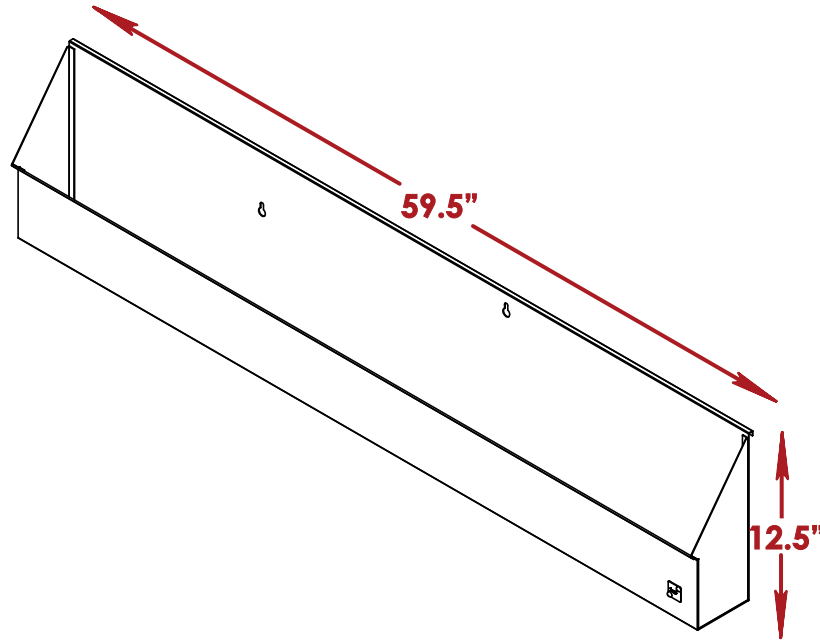

OVERALL DIM

Height	48.5"
Width	84"
Depth	48"
Weight	270lb

Professional Bar Curved Counter

ALL DIMENSIONS ARE IN INCHES. THE INFORMATION CONTAINED WITHIN THIS DOCUMENT IS THE SOLE PROPERTY OF THE PORTABLE BAR COMPANY. ANY REPRODUCTION IN PART OR AS A WHOLE WITHOUT THE WRITTEN PERMISSION OF THE PORTABLE BAR COMPANY IS PROHIBITED.

OVERALL DIM

Height 60"

Width 84"

Depth 16.5"

Professional Bar Curved Counter

ALL DIMENSIONS ARE IN INCHES. THE INFORMATION CONTAINED WITHIN THIS DOCUMENT IS THE SOLE PROPERTY OF THE PORTABLE BAR COMPANY. ANY REPRODUCTION IN PART OR AS A WHOLE WITHOUT THE WRITTEN PERMISSION OF THE PORTABLE BAR COMPANY IS PROHIBITED.

Speed Rail

Up to 17
bottles of wine.
Bottle diameter: 3"

Professional Bar
Curved Counter

Ice bin

Two ice bins included

Up to 4
bags of ice

Bags weight: 10 lb

Cutting Board