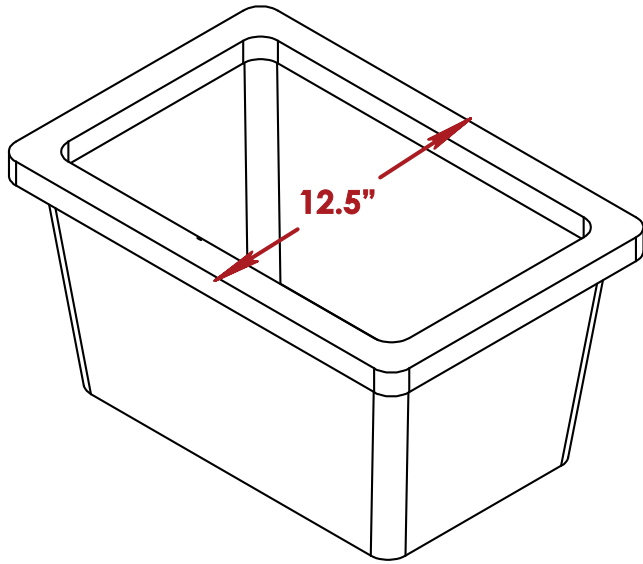

OVERALL DIM

Height	48.5"
Width	84"
Depth	48"
Weight	270lb

Professional Bar Curved Counter

ALL DIMENSIONS ARE IN INCHES. THE INFORMATION CONTAINED WITHIN THIS DOCUMENT IS THE SOLE PROPERTY OF THE PORTABLE BAR COMPANY. ANY REPRODUCTION IN PART OR AS A WHOLE WITHOUT THE WRITTEN PERMISSION OF THE PORTABLE BAR COMPANY IS PROHIBITED.

OVERALL DIM

Height 60"

Width 84"

Depth 16.5"

Professional Bar Curved Counter

ALL DIMENSIONS ARE IN INCHES. THE INFORMATION CONTAINED WITHIN THIS DOCUMENT IS THE SOLE PROPERTY OF THE PORTABLE BAR COMPANY. ANY REPRODUCTION IN PART OR AS A WHOLE WITHOUT THE WRITTEN PERMISSION OF THE PORTABLE BAR COMPANY IS PROHIBITED.

Speed Rail

Up to 17
bottles of wine.
Bottle diameter: 3"

Professional Bar
Curved Counter

Ice bin

Two ice bins included

Up to 4
bags of ice

Bags weight: 10 lb

Cutting Board