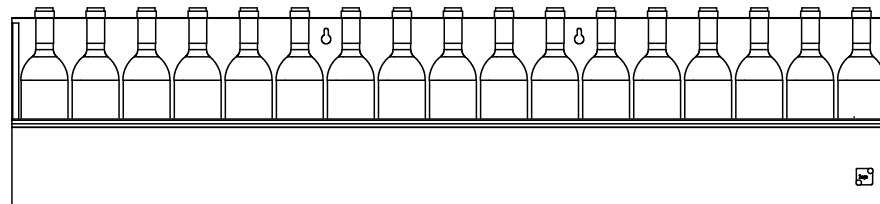

OVERALL DIM

Height	48.5"
Width	84"
Depth	48"
Weight	270lb

Professional Bar Curved Counter

ALL DIMENSIONS ARE IN INCHES. THE INFORMATION CONTAINED WITHIN THIS DOCUMENT IS THE SOLE PROPERTY OF THE PORTABLE BAR COMPANY. ANY REPRODUCTION IN PART OR AS A WHOLE WITHOUT THE WRITTEN PERMISSION OF THE PORTABLE BAR COMPANY IS PROHIBITED.

OVERALL DIM

Height 60"

Width 84"

Depth 16.5"

Professional Bar Curved Counter

ALL DIMENSIONS ARE IN INCHES. THE INFORMATION CONTAINED WITHIN THIS DOCUMENT IS THE SOLE PROPERTY OF THE PORTABLE BAR COMPANY. ANY REPRODUCTION IN PART OR AS A WHOLE WITHOUT THE WRITTEN PERMISSION OF THE PORTABLE BAR COMPANY IS PROHIBITED.

Speed Rail

Up to 17
bottles of wine.
Bottle diameter: 3"

Professional Bar
Curved Counter

Ice bin

Two ice bins included

Up to 4
bags of ice

Bags weight: 10 lb

Cutting Board