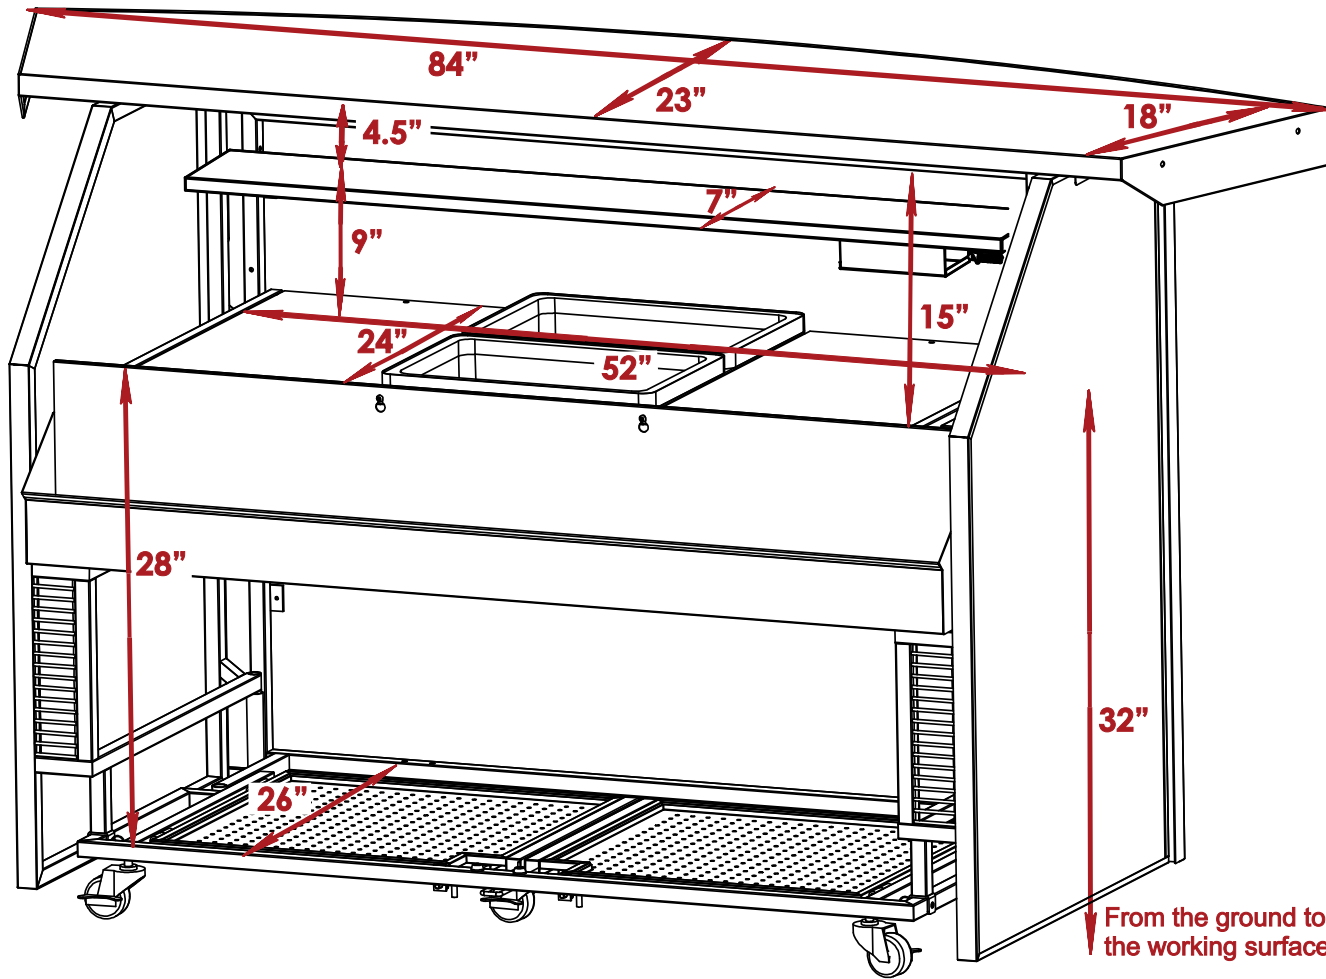

OVERALL DIM

Height	48.5"
Width	84"
Depth	48"
Weight	270lb

Professional Bar Curved Counter

ALL DIMENSIONS ARE IN INCHES. THE INFORMATION CONTAINED WITHIN THIS DOCUMENT IS THE SOLE PROPERTY OF THE PORTABLE BAR COMPANY. ANY REPRODUCTION IN PART OR AS A WHOLE WITHOUT THE WRITTEN PERMISSION OF THE PORTABLE BAR COMPANY IS PROHIBITED.

OVERALL DIM

Height 60"

Width 84"

Depth 16.5"

Professional Bar Curved Counter

ALL DIMENSIONS ARE IN INCHES. THE INFORMATION CONTAINED WITHIN THIS DOCUMENT IS THE SOLE PROPERTY OF THE PORTABLE BAR COMPANY. ANY REPRODUCTION IN PART OR AS A WHOLE WITHOUT THE WRITTEN PERMISSION OF THE PORTABLE BAR COMPANY IS PROHIBITED.

Speed Rail

Up to 17
bottles of wine.
Bottle diameter: 3"

Professional Bar
Curved Counter

Ice bin

Two ice bins included

Up to 4
bags of ice

Bags weight: 10 lb

Cutting Board

Professional Bar
Curved Counter