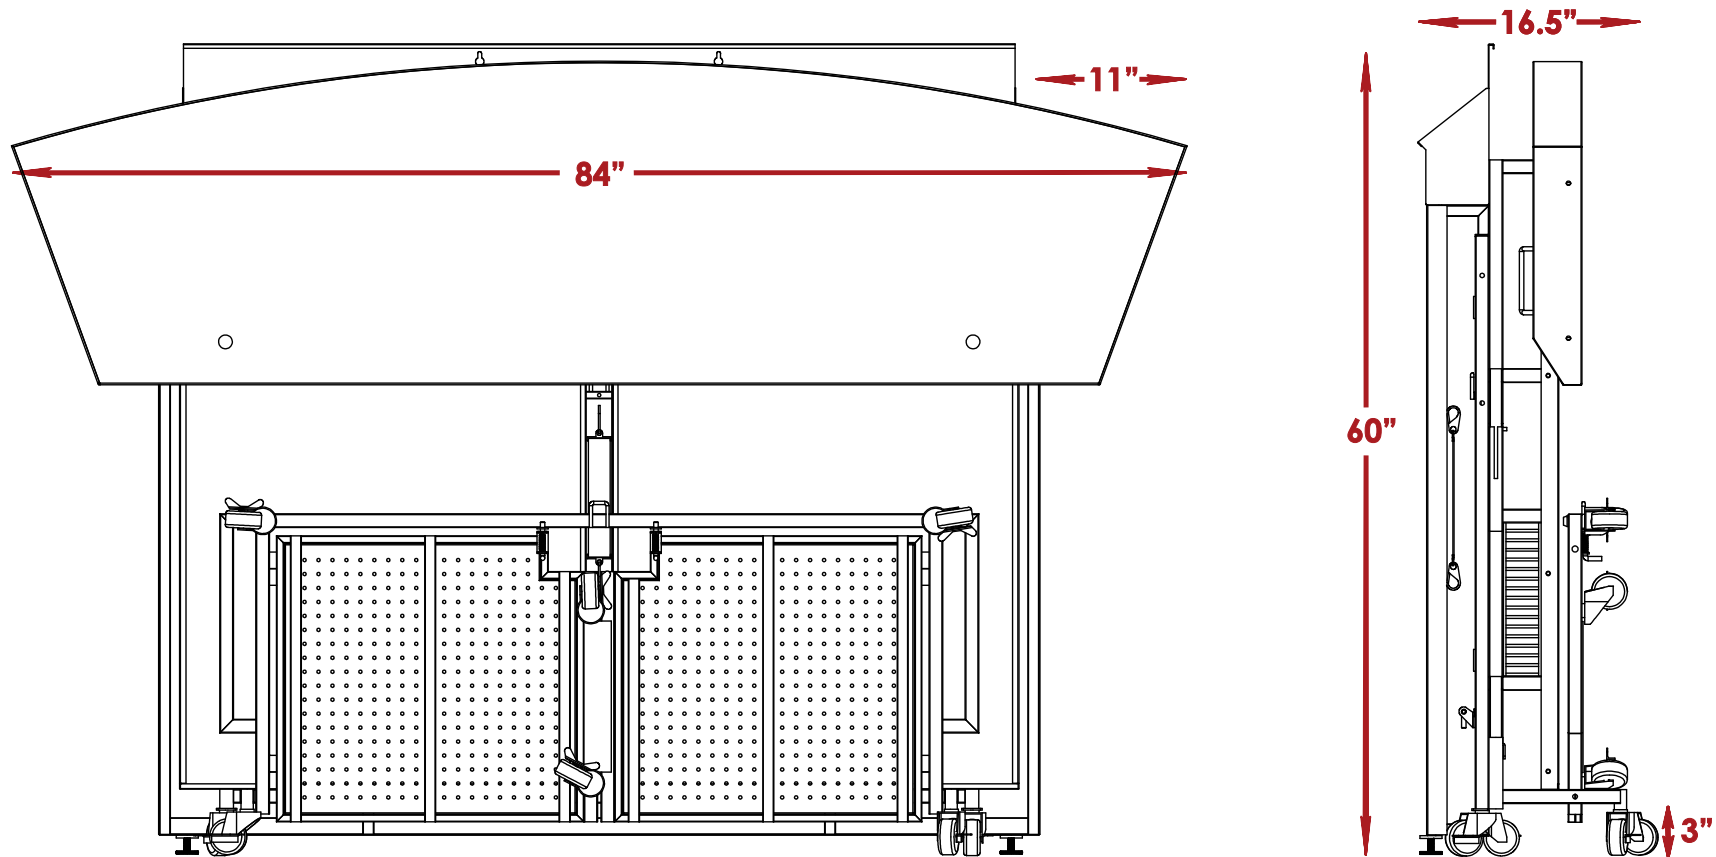

OVERALL DIM

Height	48.5"
Width	84"
Depth	48"
Weight	270lb

Professional Bar Curved Counter

ALL DIMENSIONS ARE IN INCHES. THE INFORMATION CONTAINED WITHIN THIS DOCUMENT IS THE SOLE PROPERTY OF THE PORTABLE BAR COMPANY. ANY REPRODUCTION IN PART OR AS A WHOLE WITHOUT THE WRITTEN PERMISSION OF THE PORTABLE BAR COMPANY IS PROHIBITED.

OVERALL DIM

Height 60"

Width 84"

Depth 16.5"

Professional Bar Curved Counter

ALL DIMENSIONS ARE IN INCHES. THE INFORMATION CONTAINED WITHIN THIS DOCUMENT IS THE SOLE PROPERTY OF THE PORTABLE BAR COMPANY. ANY REPRODUCTION IN PART OR AS A WHOLE WITHOUT THE WRITTEN PERMISSION OF THE PORTABLE BAR COMPANY IS PROHIBITED.

Speed Rail

Up to 17
bottles of wine.
Bottle diameter: 3"

Professional Bar
Curved Counter

Ice bin

Two ice bins included

Up to 4
bags of ice

Bags weight: 10 lb

Cutting Board

Professional Bar
Curved Counter