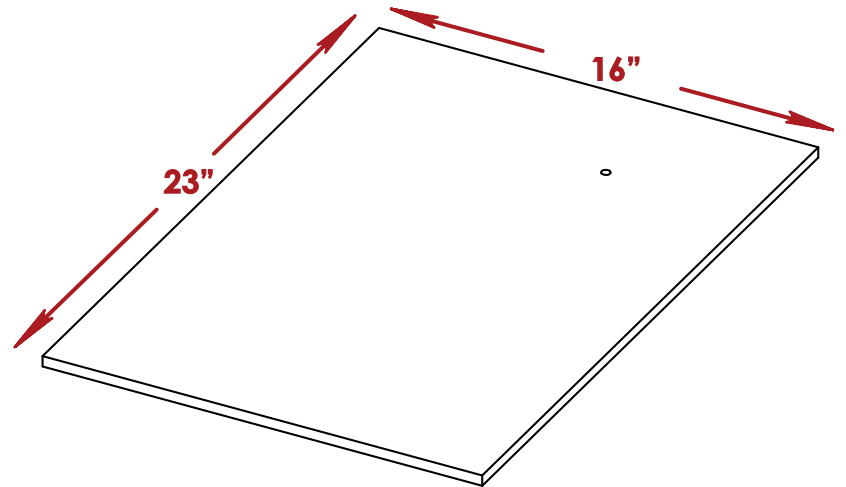

OVERALL DIM

Height	48.5"
Width	84"
Depth	48"
Weight	270lb

Professional Bar Curved Counter

ALL DIMENSIONS ARE IN INCHES. THE INFORMATION CONTAINED WITHIN THIS DOCUMENT IS THE SOLE PROPERTY OF THE PORTABLE BAR COMPANY. ANY REPRODUCTION IN PART OR AS A WHOLE WITHOUT THE WRITTEN PERMISSION OF THE PORTABLE BAR COMPANY IS PROHIBITED.

OVERALL DIM

Height 60"

Width 84"

Depth 16.5"

Professional Bar Curved Counter

ALL DIMENSIONS ARE IN INCHES. THE INFORMATION CONTAINED WITHIN THIS DOCUMENT IS THE SOLE PROPERTY OF THE PORTABLE BAR COMPANY. ANY REPRODUCTION IN PART OR AS A WHOLE WITHOUT THE WRITTEN PERMISSION OF THE PORTABLE BAR COMPANY IS PROHIBITED.

Speed Rail

Up to 17
bottles of wine.
Bottle diameter: 3"

Professional Bar
Curved Counter

Ice bin

Two ice bins included

Up to 4
bags of ice

Bags weight: 10 lb

Cutting Board