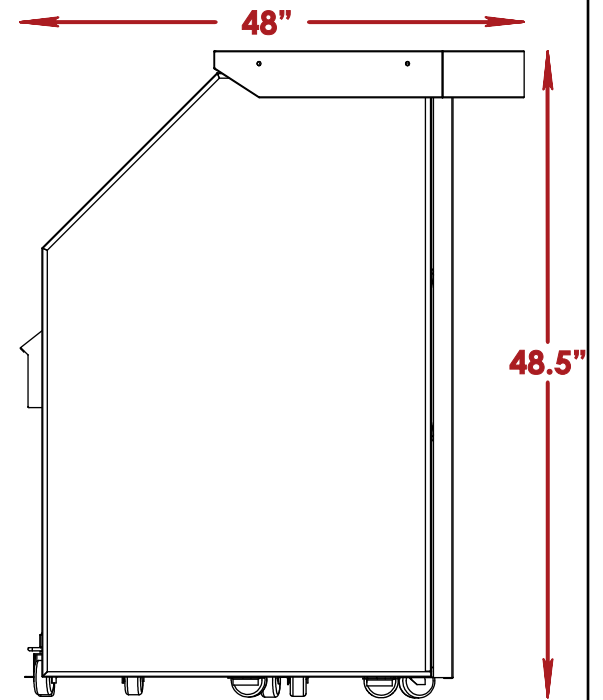

OVERALL DIM

Height	48.5"
Width	84"
Depth	48"
Weight	270lb

Professional Bar Curved Counter

ALL DIMENSIONS ARE IN INCHES. THE INFORMATION CONTAINED WITHIN THIS DOCUMENT IS THE SOLE PROPERTY OF THE PORTABLE BAR COMPANY. ANY REPRODUCTION IN PART OR AS A WHOLE WITHOUT THE WRITTEN PERMISSION OF THE PORTABLE BAR COMPANY IS PROHIBITED.

OVERALL DIM

Height 60"

Width 84"

Depth 16.5"

Professional Bar Curved Counter

ALL DIMENSIONS ARE IN INCHES. THE INFORMATION CONTAINED WITHIN THIS DOCUMENT IS THE SOLE PROPERTY OF THE PORTABLE BAR COMPANY. ANY REPRODUCTION IN PART OR AS A WHOLE WITHOUT THE WRITTEN PERMISSION OF THE PORTABLE BAR COMPANY IS PROHIBITED.

Speed Rail

Up to 17
bottles of wine.
Bottle diameter: 3"

Professional Bar
Curved Counter

Ice bin

Two ice bins included

Up to 4
bags of ice

Bags weight: 10 lb

Cutting Board