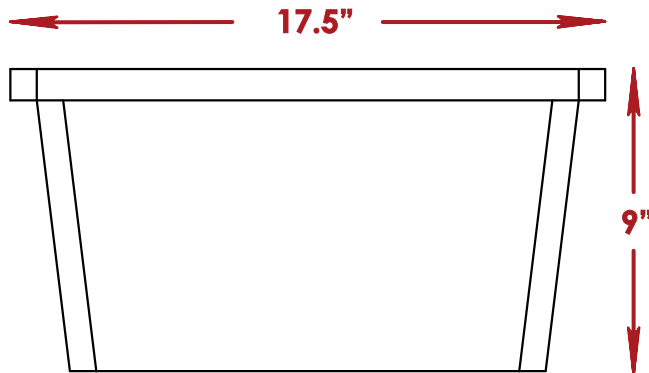

OVERALL DIM

Height	48.5"
Width	84"
Depth	48"
Weight	290lb

Professional Bar Curved Counter

ALL DIMENSIONS ARE IN INCHES. THE INFORMATION CONTAINED WITHIN THIS DOCUMENT IS THE SOLE PROPERTY OF THE PORTABLE BAR COMPANY. ANY REPRODUCTION IN PART OR AS A WHOLE WITHOUT THE WRITTEN PERMISSION OF THE PORTABLE BAR COMPANY IS PROHIBITED.

OVERALL DIM

Height 60"

Width 84"

Depth 16.5"

Professional Bar Curved Counter

ALL DIMENSIONS ARE IN INCHES. THE INFORMATION CONTAINED WITHIN THIS DOCUMENT IS THE SOLE PROPERTY OF THE PORTABLE BAR COMPANY. ANY REPRODUCTION IN PART OR AS A WHOLE WITHOUT THE WRITTEN PERMISSION OF THE PORTABLE BAR COMPANY IS PROHIBITED.

Speed Rail

Up to 17
bottles of wine.
Bottle diameter: 3"

Professional Bar
Curved Counter

Ice bin

Two ice bins included

Up to 4
bags of ice

Bags weight: 10 lb

Cutting Board