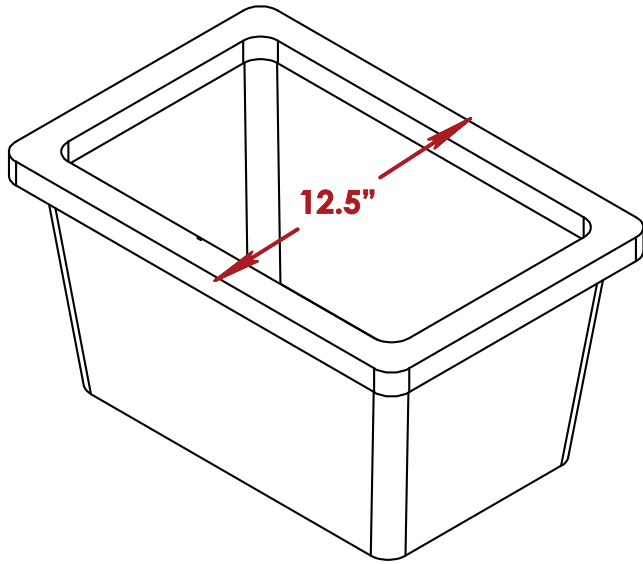

OVERALL DIM

Height	48.5"
Width	84"
Depth	48"
Weight	290lb

Professional Bar Curved Counter

ALL DIMENSIONS ARE IN INCHES. THE INFORMATION CONTAINED WITHIN THIS DOCUMENT IS THE SOLE PROPERTY OF THE PORTABLE BAR COMPANY. ANY REPRODUCTION IN PART OR AS A WHOLE WITHOUT THE WRITTEN PERMISSION OF THE PORTABLE BAR COMPANY IS PROHIBITED.

OVERALL DIM

Height 60"

Width 84"

Depth 16.5"

Professional Bar Curved Counter

ALL DIMENSIONS ARE IN INCHES. THE INFORMATION CONTAINED WITHIN THIS DOCUMENT IS THE SOLE PROPERTY OF THE PORTABLE BAR COMPANY. ANY REPRODUCTION IN PART OR AS A WHOLE WITHOUT THE WRITTEN PERMISSION OF THE PORTABLE BAR COMPANY IS PROHIBITED.

Speed Rail

Up to 17
bottles of wine.
Bottle diameter: 3"

Professional Bar
Curved Counter

Ice bin

Two ice bins included

Up to 4
bags of ice

Bags weight: 10 lb

Cutting Board