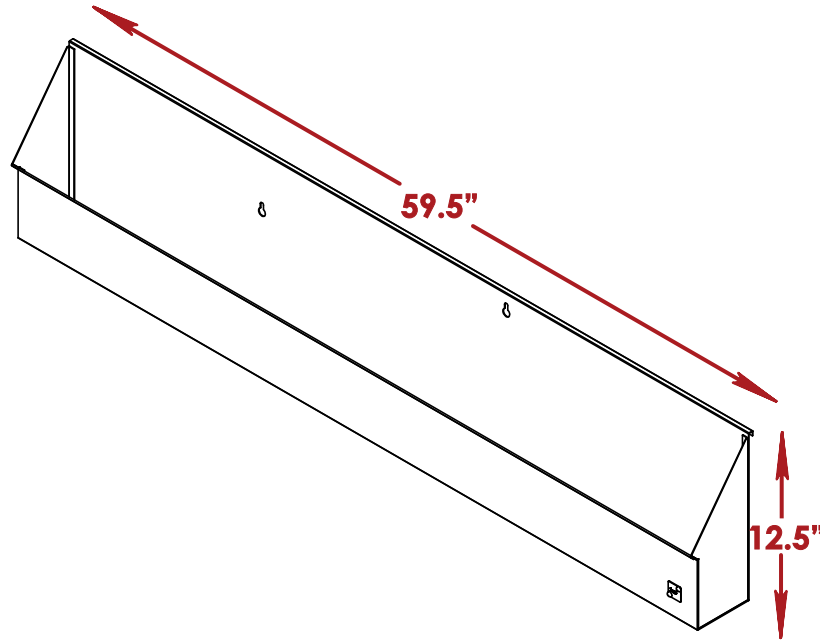

OVERALL DIM

Height	48.5"
Width	84"
Depth	48"
Weight	290lb

Professional Bar Curved Counter

ALL DIMENSIONS ARE IN INCHES. THE INFORMATION CONTAINED WITHIN THIS DOCUMENT IS THE SOLE PROPERTY OF THE PORTABLE BAR COMPANY. ANY REPRODUCTION IN PART OR AS A WHOLE WITHOUT THE WRITTEN PERMISSION OF THE PORTABLE BAR COMPANY IS PROHIBITED.

OVERALL DIM

Height 60"

Width 84"

Depth 16.5"

Professional Bar Curved Counter

ALL DIMENSIONS ARE IN INCHES. THE INFORMATION CONTAINED WITHIN THIS DOCUMENT IS THE SOLE PROPERTY OF THE PORTABLE BAR COMPANY. ANY REPRODUCTION IN PART OR AS A WHOLE WITHOUT THE WRITTEN PERMISSION OF THE PORTABLE BAR COMPANY IS PROHIBITED.

Speed Rail

Up to 17
bottles of wine.
Bottle diameter: 3"

Professional Bar
Curved Counter

Ice bin

Two ice bins included

Up to 4
bags of ice

Bags weight: 10 lb

Cutting Board