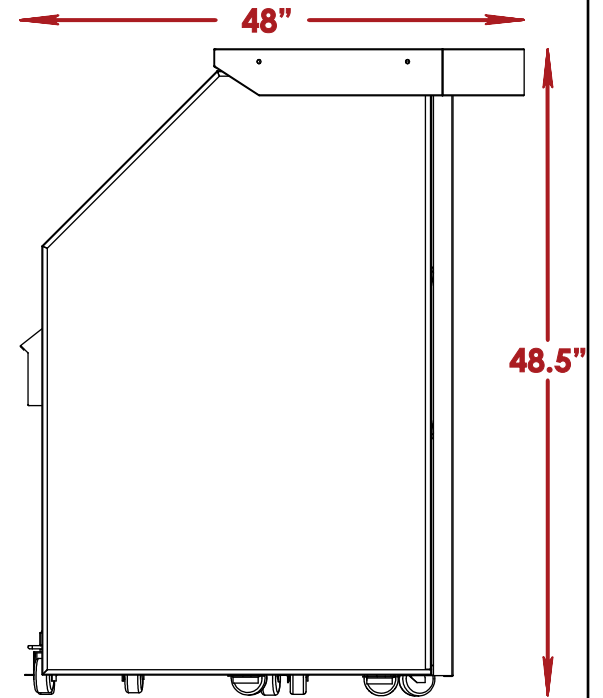

OVERALL DIM

Height	48.5"
Width	84"
Depth	48"
Weight	290lb

Professional Bar Curved Counter

ALL DIMENSIONS ARE IN INCHES. THE INFORMATION CONTAINED WITHIN THIS DOCUMENT IS THE SOLE PROPERTY OF THE PORTABLE BAR COMPANY. ANY REPRODUCTION IN PART OR AS A WHOLE WITHOUT THE WRITTEN PERMISSION OF THE PORTABLE BAR COMPANY IS PROHIBITED.

OVERALL DIM

Height 60"

Width 84"

Depth 16.5"

Professional Bar Curved Counter

ALL DIMENSIONS ARE IN INCHES. THE INFORMATION CONTAINED WITHIN THIS DOCUMENT IS THE SOLE PROPERTY OF THE PORTABLE BAR COMPANY. ANY REPRODUCTION IN PART OR AS A WHOLE WITHOUT THE WRITTEN PERMISSION OF THE PORTABLE BAR COMPANY IS PROHIBITED.

Speed Rail

Up to 17
bottles of wine.
Bottle diameter: 3"

Professional Bar
Curved Counter

Ice bin

Two ice bins included

Up to 4
bags of ice

Bags weight: 10 lb

Cutting Board