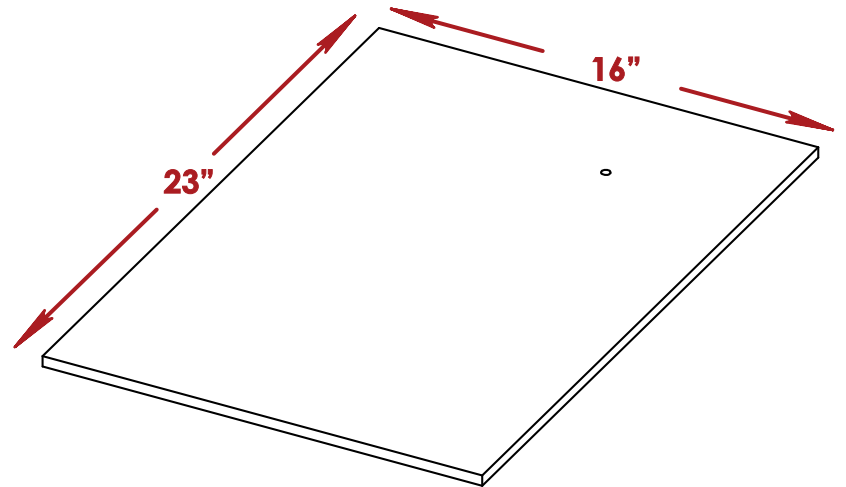

OVERALL DIM

Height	48.5"
Width	84"
Depth	48"
Weight	290lb

Professional Bar Curved Counter

ALL DIMENSIONS ARE IN INCHES. THE INFORMATION CONTAINED WITHIN THIS DOCUMENT IS THE SOLE PROPERTY OF THE PORTABLE BAR COMPANY. ANY REPRODUCTION IN PART OR AS A WHOLE WITHOUT THE WRITTEN PERMISSION OF THE PORTABLE BAR COMPANY IS PROHIBITED.

OVERALL DIM

Height 60"

Width 84"

Depth 16.5"

Professional Bar Curved Counter

ALL DIMENSIONS ARE IN INCHES. THE INFORMATION CONTAINED WITHIN THIS DOCUMENT IS THE SOLE PROPERTY OF THE PORTABLE BAR COMPANY. ANY REPRODUCTION IN PART OR AS A WHOLE WITHOUT THE WRITTEN PERMISSION OF THE PORTABLE BAR COMPANY IS PROHIBITED.

Speed Rail

Up to 17
bottles of wine.
Bottle diameter: 3"

Professional Bar
Curved Counter

Ice bin

Two ice bins included

Up to 4
bags of ice

Bags weight: 10 lb

Cutting Board