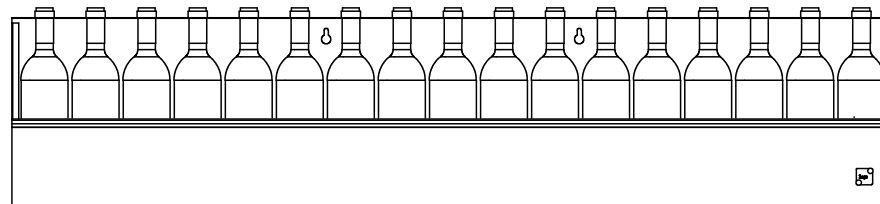

OVERALL DIM

Height	48.5"
Width	84"
Depth	48"
Weight	290lb

Professional Bar Curved Counter

ALL DIMENSIONS ARE IN INCHES. THE INFORMATION CONTAINED WITHIN THIS DOCUMENT IS THE SOLE PROPERTY OF THE PORTABLE BAR COMPANY. ANY REPRODUCTION IN PART OR AS A WHOLE WITHOUT THE WRITTEN PERMISSION OF THE PORTABLE BAR COMPANY IS PROHIBITED.

OVERALL DIM

Height 60"

Width 84"

Depth 16.5"

Professional Bar Curved Counter

ALL DIMENSIONS ARE IN INCHES. THE INFORMATION CONTAINED WITHIN THIS DOCUMENT IS THE SOLE PROPERTY OF THE PORTABLE BAR COMPANY. ANY REPRODUCTION IN PART OR AS A WHOLE WITHOUT THE WRITTEN PERMISSION OF THE PORTABLE BAR COMPANY IS PROHIBITED.

Speed Rail

Up to 17
bottles of wine.
Bottle diameter: 3"

Professional Bar
Curved Counter

Ice bin

Two ice bins included

Up to 4
bags of ice

Bags weight: 10 lb

Cutting Board