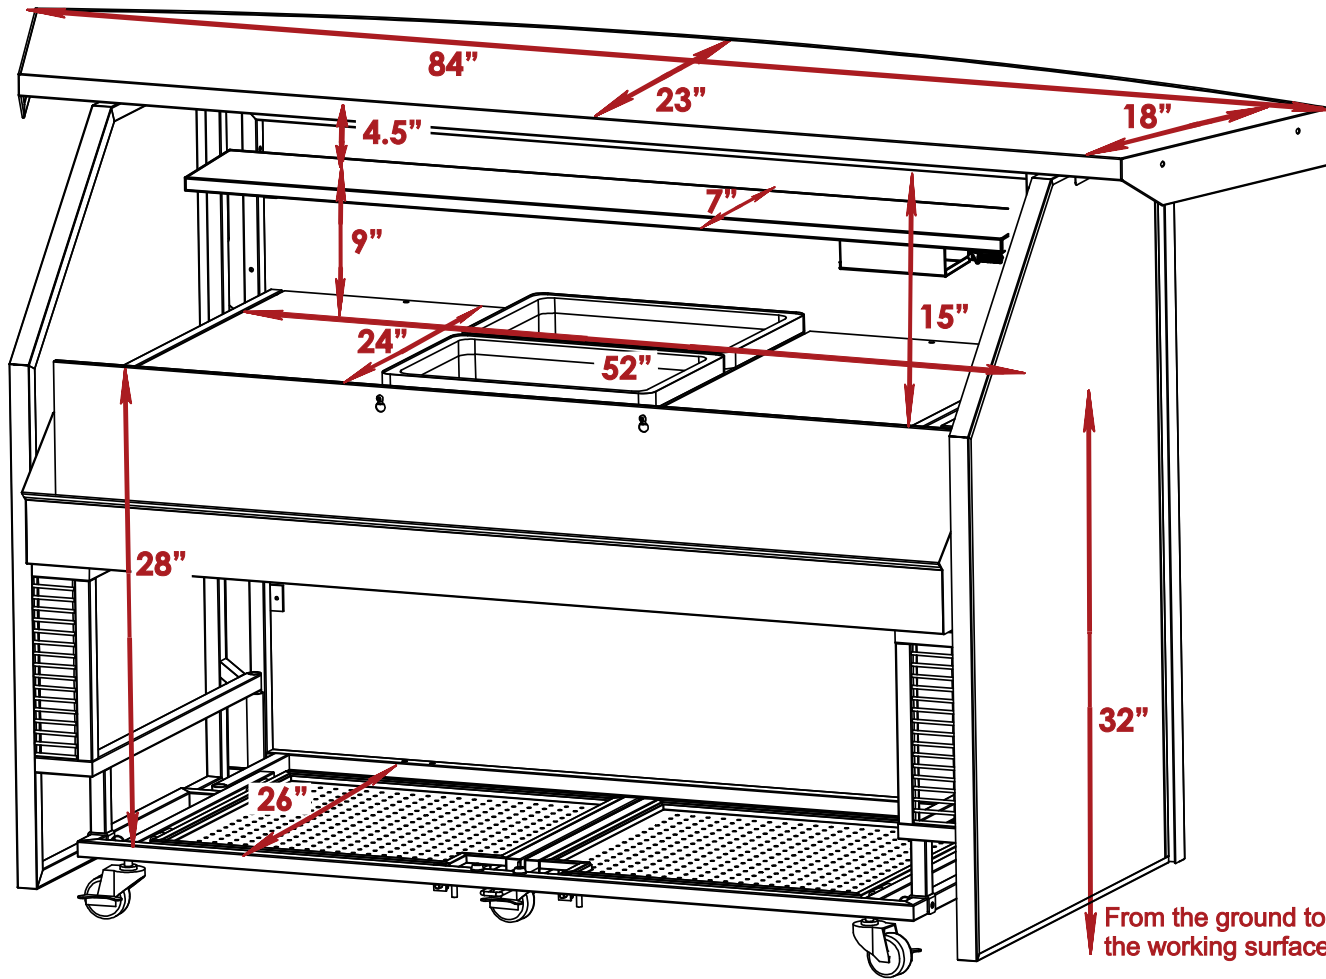

OVERALL DIM

Height	48.5"
Width	84"
Depth	48"
Weight	290lb

Professional Bar Curved Counter

ALL DIMENSIONS ARE IN INCHES. THE INFORMATION CONTAINED WITHIN THIS DOCUMENT IS THE SOLE PROPERTY OF THE PORTABLE BAR COMPANY. ANY REPRODUCTION IN PART OR AS A WHOLE WITHOUT THE WRITTEN PERMISSION OF THE PORTABLE BAR COMPANY IS PROHIBITED.

OVERALL DIM

Height 60"

Width 84"

Depth 16.5"

Professional Bar Curved Counter

ALL DIMENSIONS ARE IN INCHES. THE INFORMATION CONTAINED WITHIN THIS DOCUMENT IS THE SOLE PROPERTY OF THE PORTABLE BAR COMPANY. ANY REPRODUCTION IN PART OR AS A WHOLE WITHOUT THE WRITTEN PERMISSION OF THE PORTABLE BAR COMPANY IS PROHIBITED.

Speed Rail

Up to 17
bottles of wine.
Bottle diameter: 3"

Professional Bar
Curved Counter

Ice bin

Two ice bins included

Up to 4
bags of ice

Bags weight: 10 lb

Cutting Board

Professional Bar
Curved Counter