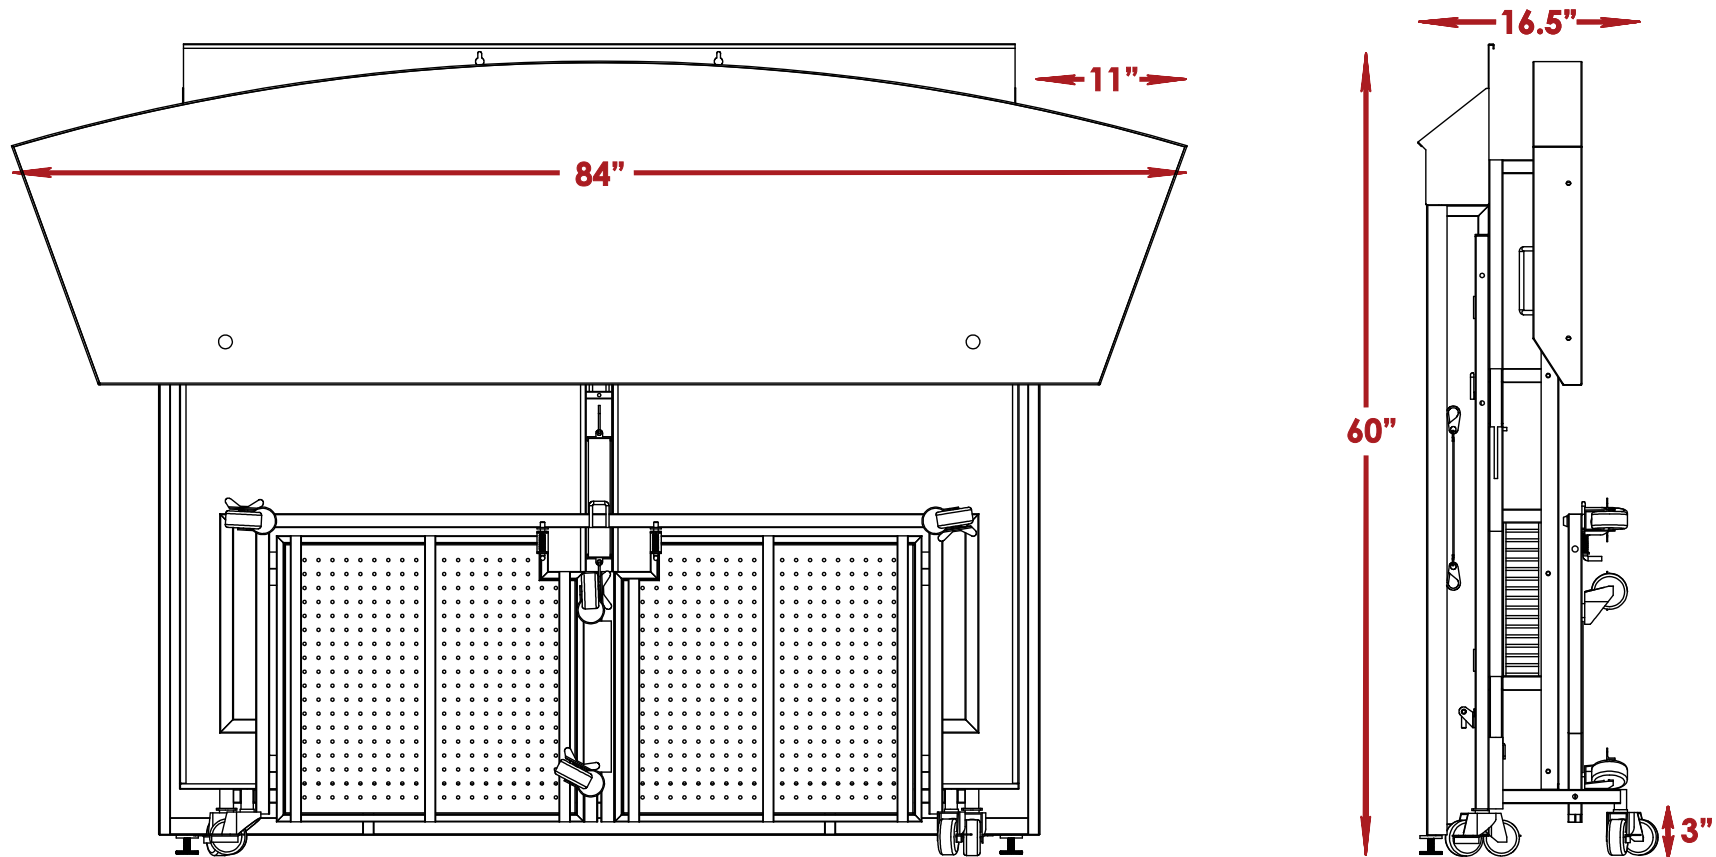

OVERALL DIM

Height	48.5"
Width	84"
Depth	48"
Weight	290lb

Professional Bar Curved Counter

ALL DIMENSIONS ARE IN INCHES. THE INFORMATION CONTAINED WITHIN THIS DOCUMENT IS THE SOLE PROPERTY OF THE PORTABLE BAR COMPANY. ANY REPRODUCTION IN PART OR AS A WHOLE WITHOUT THE WRITTEN PERMISSION OF THE PORTABLE BAR COMPANY IS PROHIBITED.

OVERALL DIM

Height 60"

Width 84"

Depth 16.5"

Professional Bar Curved Counter

ALL DIMENSIONS ARE IN INCHES. THE INFORMATION CONTAINED WITHIN THIS DOCUMENT IS THE SOLE PROPERTY OF THE PORTABLE BAR COMPANY. ANY REPRODUCTION IN PART OR AS A WHOLE WITHOUT THE WRITTEN PERMISSION OF THE PORTABLE BAR COMPANY IS PROHIBITED.

Speed Rail

Up to 17
bottles of wine.
Bottle diameter: 3"

Professional Bar
Curved Counter

Ice bin

Two ice bins included

Up to 4
bags of ice

Bags weight: 10 lb

Cutting Board

Professional Bar
Curved Counter