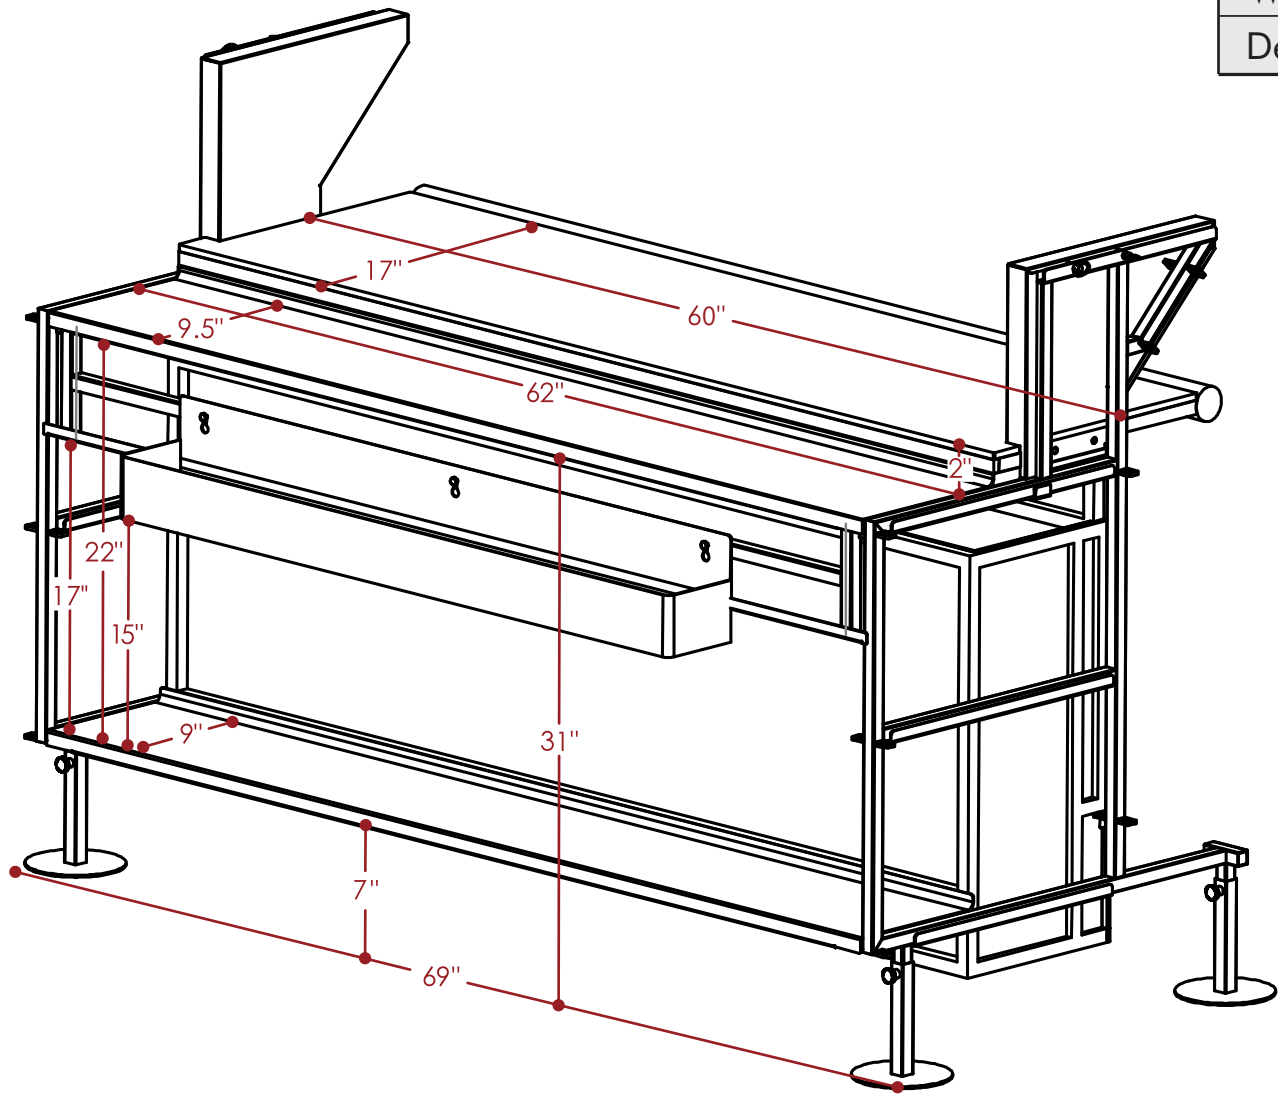

Height	3ft 8in
Width	5ft 8in
Depth	3ft

# ADA Segment

ALL DIMENSIONS ARE IN INCHES. THE INFORMATION CONTAINED WITHIN THIS DOCUMENT IS THE SOLE PROPERTY OF THE PORTABLE BAR COMPANY. ANY REPRODUCTION IN PART OR AS A WHOLE WITHOUT THE WRITTEN PERMISSION OF THE PORTABLE BAR COMPANY IS PROHIBITED.

## ADA Segment

ALL DIMENSIONS ARE IN INCHES. THE INFORMATION CONTAINED WITHIN THIS DOCUMENT IS THE SOLE PROPERTY OF THE PORTABLE BAR COMPANY. ANY REPRODUCTION IN PART OR AS A WHOLE WITHOUT THE WRITTEN PERMISSION OF THE PORTABLE BAR COMPANY IS PROHIBITED.