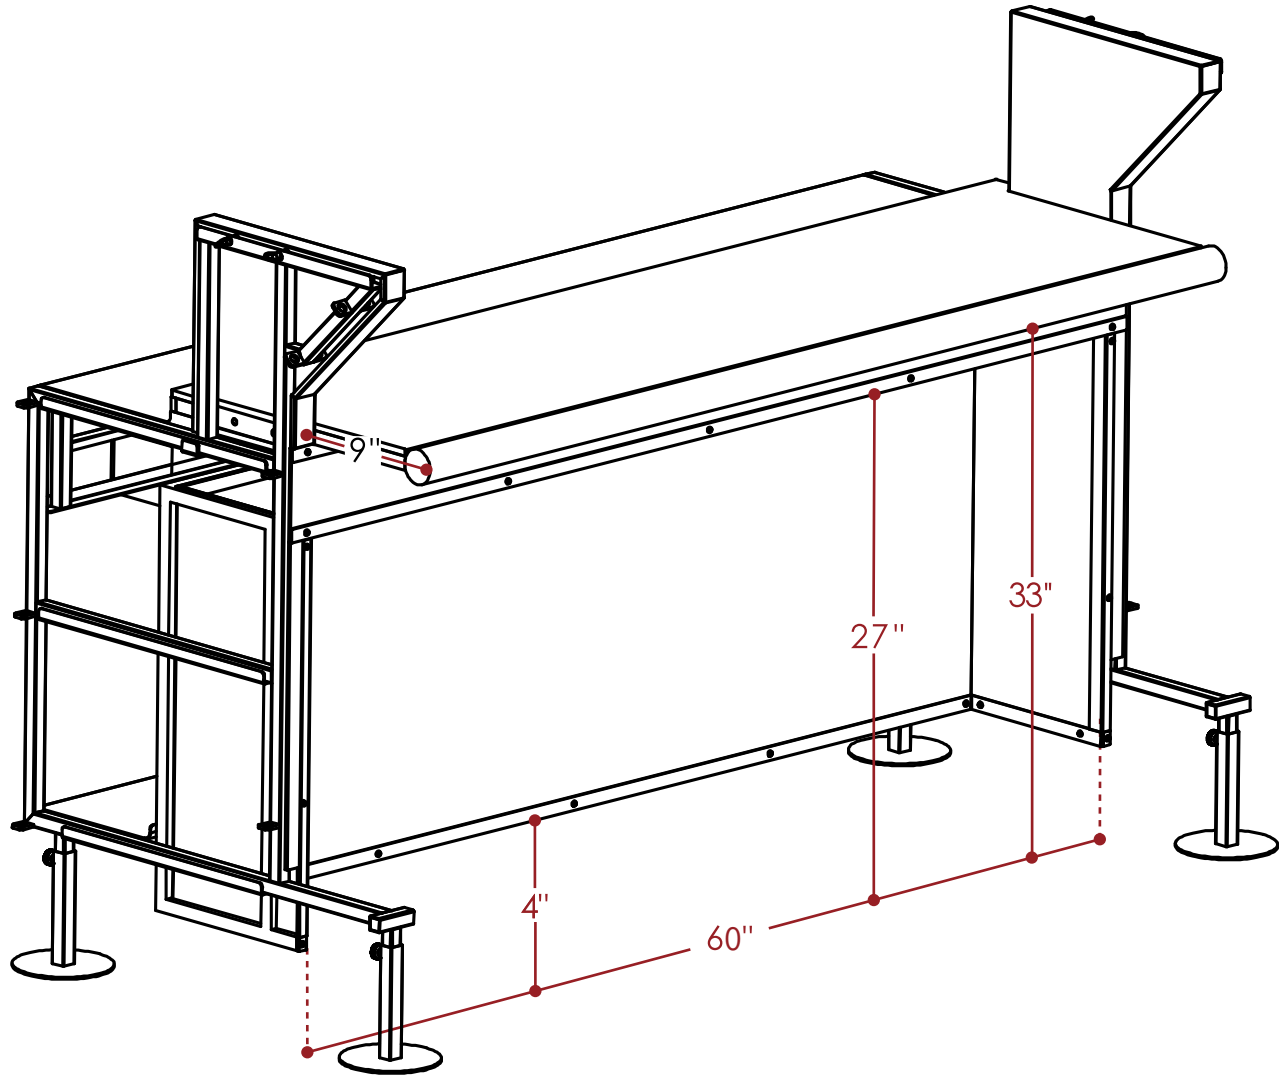

Height	3ft 8in
Width	5ft 8in
Depth	3ft

# ADA Segment

ALL DIMENSIONS ARE IN INCHES. THE INFORMATION CONTAINED WITHIN THIS DOCUMENT IS THE SOLE PROPERTY OF THE PORTABLE BAR COMPANY. ANY REPRODUCTION IN PART OR AS A WHOLE WITHOUT THE WRITTEN PERMISSION OF THE PORTABLE BAR COMPANY IS PROHIBITED.

## ADA Segment

ALL DIMENSIONS ARE IN INCHES. THE INFORMATION CONTAINED WITHIN THIS DOCUMENT IS THE SOLE PROPERTY OF THE PORTABLE BAR COMPANY. ANY REPRODUCTION IN PART OR AS A WHOLE WITHOUT THE WRITTEN PERMISSION OF THE PORTABLE BAR COMPANY IS PROHIBITED.