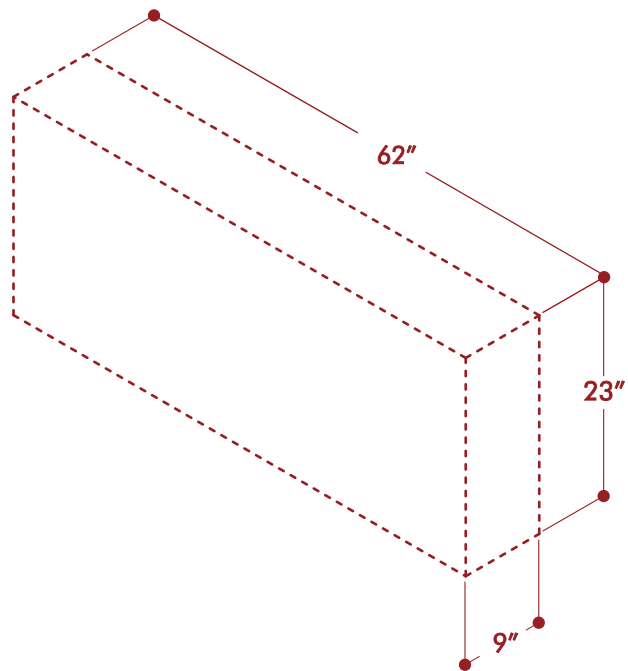

Height	3ft 8in
Width	5ft 8in
Depth	3ft

## ADA Segment

ALL DIMENSIONS ARE IN INCHES. THE INFORMATION CONTAINED WITHIN THIS DOCUMENT IS THE SOLE PROPERTY OF THE PORTABLE BAR COMPANY. ANY REPRODUCTION IN PART OR AS A WHOLE WITHOUT THE WRITTEN PERMISSION OF THE PORTABLE BAR COMPANY IS PROHIBITED.

# Available space