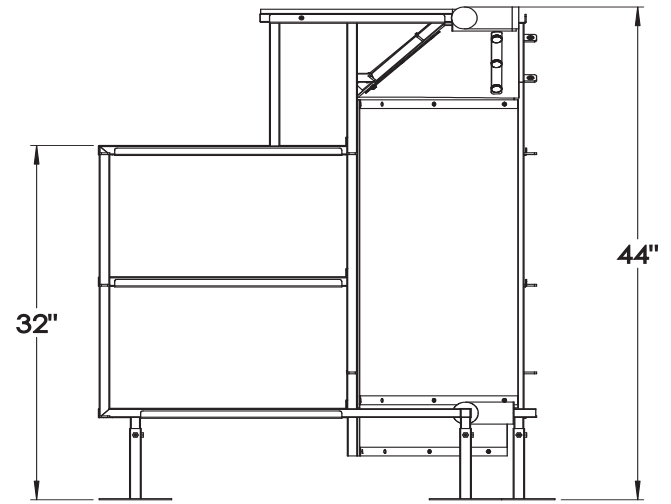

Height from ground to Work Surface

Reverse 90 Degree Corner Segment Set

***Note: Images are approximate; they have been rounded to the nearest whole number.*

Stainless Steel Work Surface

Acrylic Counter Top

***Note: Images are approximate; they have been rounded to the nearest whole number.*