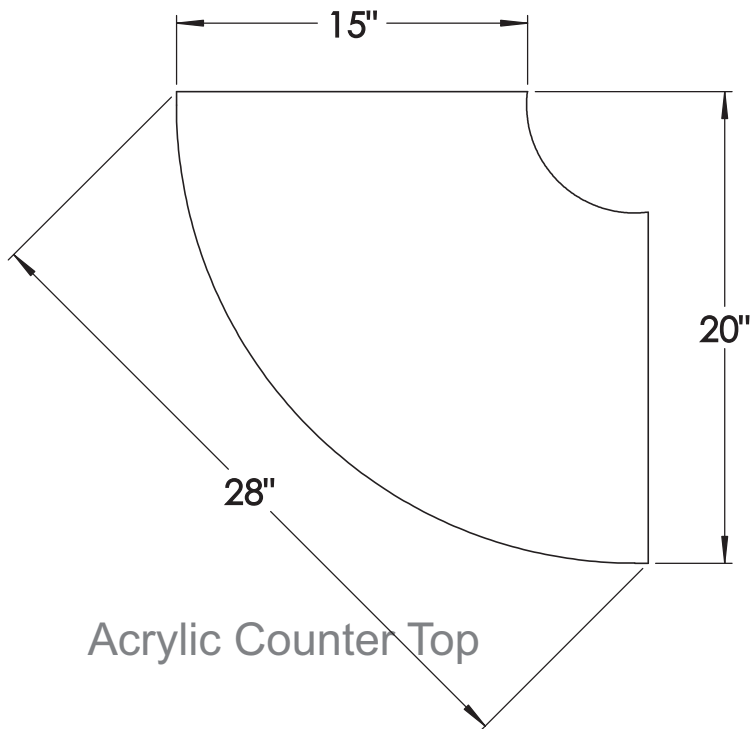

Height from ground to Work Surface

Reverse 90 Degree Corner Segment Set

***Note: Images are approximate; they have been rounded to the nearest whole number.*

Stainless Steel Work Surface

Acrylic Counter Top

***Note: Images are approximate; they have been rounded to the nearest whole number.*