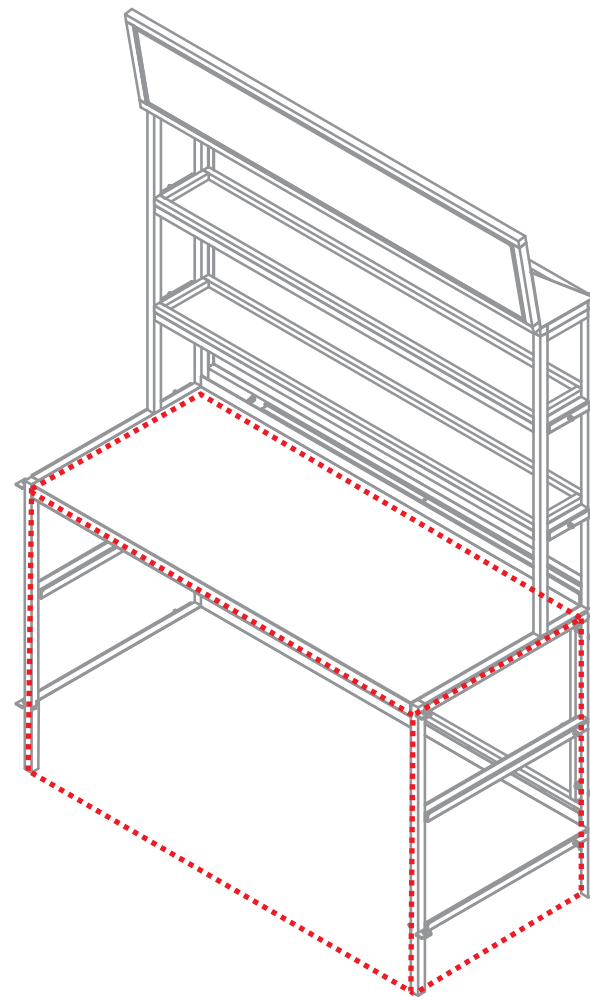

Height	6'3"
Width	5'2"
Depth	2'7"
Weight	186lbs

Large Back Bar - Base Model

ALL DIMENSIONS ARE IN INCHES. THE INFORMATION CONTAINED WITHIN THIS DOCUMENT IS THE SOLE PROPERTY OF THE PORTABLE BAR COMPANY. ANY REPRODUCTION IN PART OR AS A WHOLE WITHOUT THE WRITTEN PERMISSION OF THE PORTABLE BAR COMPANY IS PROHIBITED.

Top Sign
Weight: 16lbs

Doors
Weight: 32lbs

**Additional
Storage Shelf**
Weight: 32lbs

Add-ons for Large Back Bar

Height	7'4"
Width	5'2"
Depth	2'7"
Weight	324lbs

Large Back Bar with Add-ons

ALL DIMENSIONS ARE IN INCHES. THE INFORMATION CONTAINED WITHIN THIS DOCUMENT IS THE SOLE PROPERTY OF THE PORTABLE BAR COMPANY. ANY REPRODUCTION IN PART OR AS A WHOLE WITHOUT THE WRITTEN PERMISSION OF THE PORTABLE BAR COMPANY IS PROHIBITED.

Available space with bottom shelf

Volume 19 ft³

Large Back Bar

Available space without bottom shelf

Volume 25.5 ft³

Large Back Bar