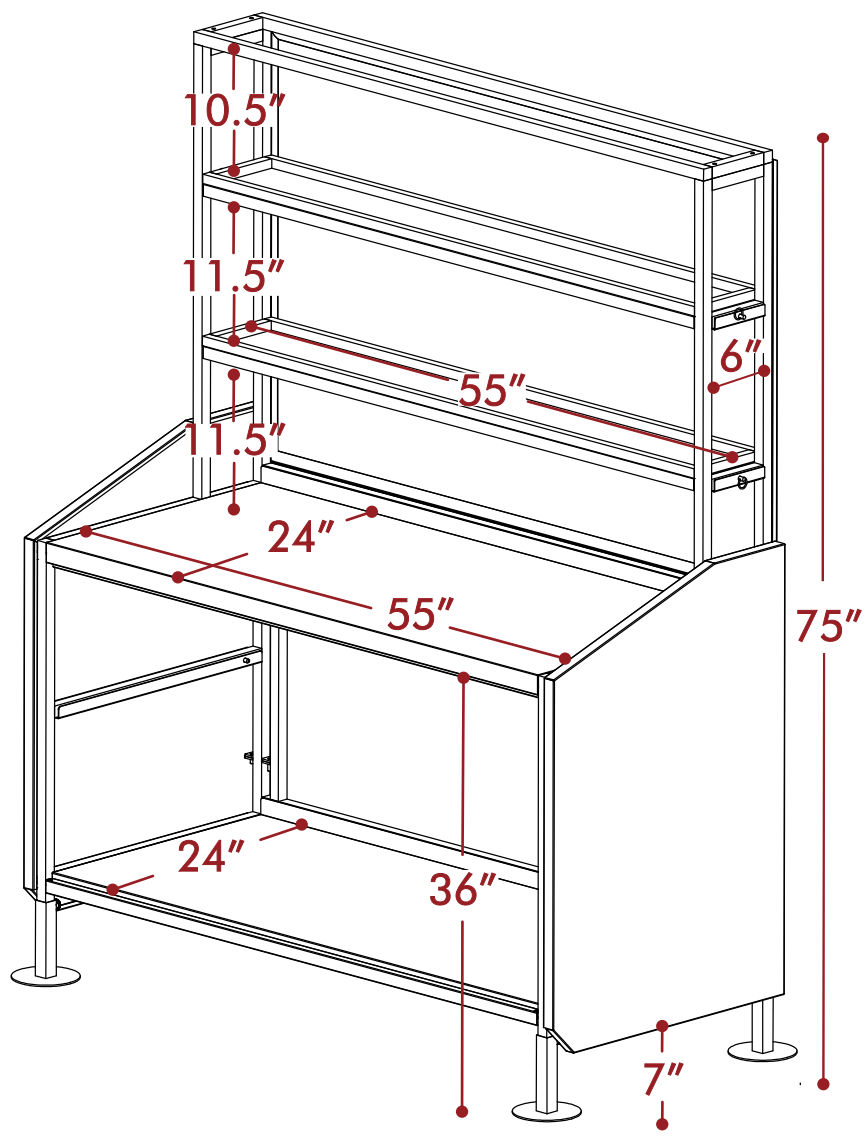

Height	6'3"
Width	5'2"
Depth	2'7"
Weight	186lbs

Large Back Bar - Base Model

ALL DIMENSIONS ARE IN INCHES. THE INFORMATION CONTAINED WITHIN THIS DOCUMENT IS THE SOLE PROPERTY OF THE PORTABLE BAR COMPANY. ANY REPRODUCTION IN PART OR AS A WHOLE WITHOUT THE WRITTEN PERMISSION OF THE PORTABLE BAR COMPANY IS PROHIBITED.

Top Sign
Weight: 16lbs

Doors
Weight: 32lbs

**Additional
Storage Shelf**
Weight: 32lbs

Add-ons for Large Back Bar

Height	7'4"
Width	5'2"
Depth	2'7"
Weight	324lbs

Large Back Bar with Add-ons

ALL DIMENSIONS ARE IN INCHES. THE INFORMATION CONTAINED WITHIN THIS DOCUMENT IS THE SOLE PROPERTY OF THE PORTABLE BAR COMPANY. ANY REPRODUCTION IN PART OR AS A WHOLE WITHOUT THE WRITTEN PERMISSION OF THE PORTABLE BAR COMPANY IS PROHIBITED.

Available space with bottom shelf

Volume 19 ft³

Large Back Bar

Available space without bottom shelf

Volume 25.5 ft³

Large Back Bar