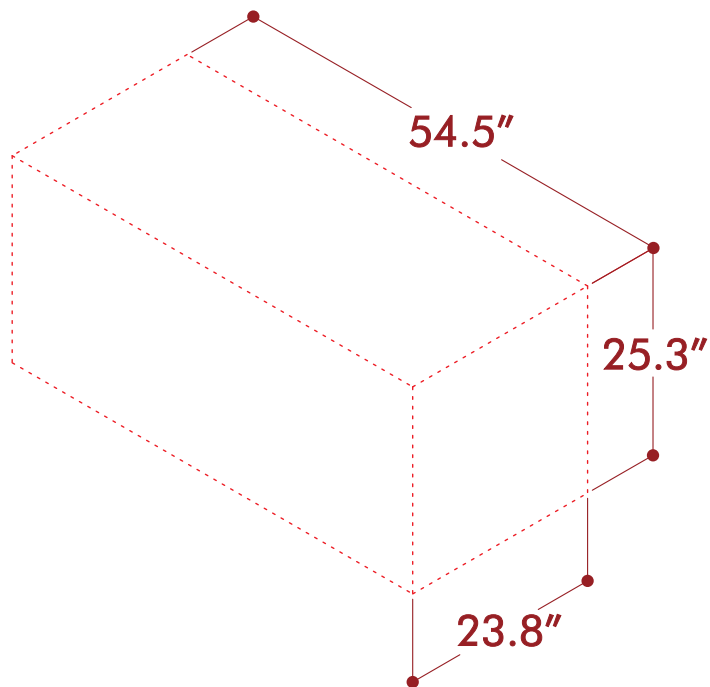

Height	6'3"
Width	5'2"
Depth	2'7"
Weight	186lbs

Large Back Bar - Base Model

ALL DIMENSIONS ARE IN INCHES. THE INFORMATION CONTAINED WITHIN THIS DOCUMENT IS THE SOLE PROPERTY OF THE PORTABLE BAR COMPANY. ANY REPRODUCTION IN PART OR AS A WHOLE WITHOUT THE WRITTEN PERMISSION OF THE PORTABLE BAR COMPANY IS PROHIBITED.

Top Sign
Weight: 16lbs

Doors
Weight: 32lbs

**Additional
Storage Shelf**
Weight: 32lbs

Add-ons for Large Back Bar

Height	7'4"
Width	5'2"
Depth	2'7"
Weight	324lbs

Large Back Bar with Add-ons

ALL DIMENSIONS ARE IN INCHES. THE INFORMATION CONTAINED WITHIN THIS DOCUMENT IS THE SOLE PROPERTY OF THE PORTABLE BAR COMPANY. ANY REPRODUCTION IN PART OR AS A WHOLE WITHOUT THE WRITTEN PERMISSION OF THE PORTABLE BAR COMPANY IS PROHIBITED.

Available space with bottom shelf

Volume 19 ft³

Large Back Bar

Available space without bottom shelf

Volume 25.5 ft³

Large Back Bar