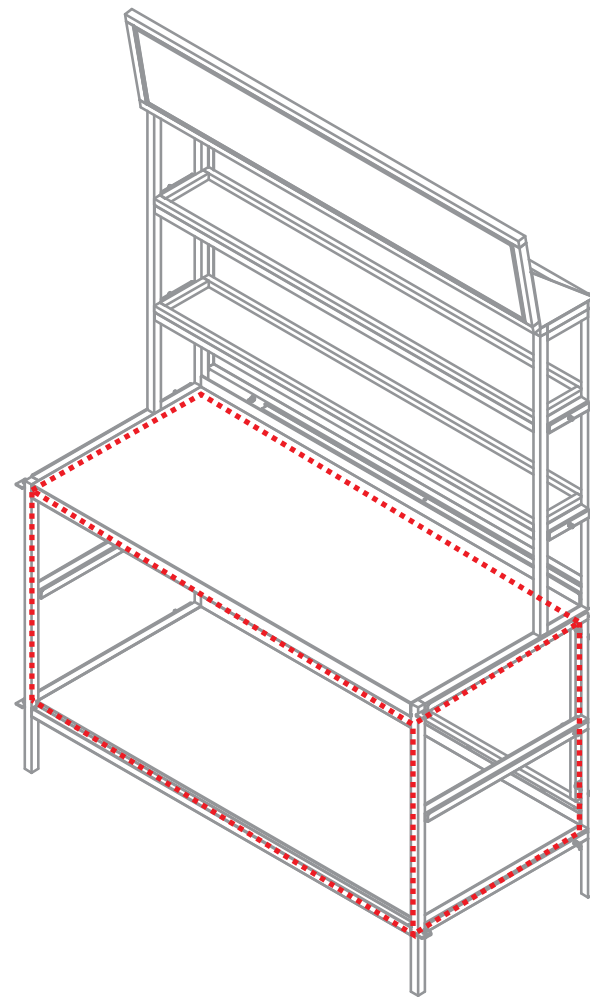

Height	6'3"
Width	5'2"
Depth	2'7"
Weight	186lbs

Large Back Bar - Base Model

ALL DIMENSIONS ARE IN INCHES. THE INFORMATION CONTAINED WITHIN THIS DOCUMENT IS THE SOLE PROPERTY OF THE PORTABLE BAR COMPANY. ANY REPRODUCTION IN PART OR AS A WHOLE WITHOUT THE WRITTEN PERMISSION OF THE PORTABLE BAR COMPANY IS PROHIBITED.

Top Sign
Weight: 16lbs

Doors
Weight: 32lbs

**Additional
Storage Shelf**
Weight: 32lbs

Add-ons for Large Back Bar

Height	7'4"
Width	5'2"
Depth	2'7"
Weight	324lbs

Large Back Bar with Add-ons

ALL DIMENSIONS ARE IN INCHES. THE INFORMATION CONTAINED WITHIN THIS DOCUMENT IS THE SOLE PROPERTY OF THE PORTABLE BAR COMPANY. ANY REPRODUCTION IN PART OR AS A WHOLE WITHOUT THE WRITTEN PERMISSION OF THE PORTABLE BAR COMPANY IS PROHIBITED.

Available space with bottom shelf

Volume 19 ft³

Large Back Bar

Available space without bottom shelf

Volume 25.5 ft³

Large Back Bar