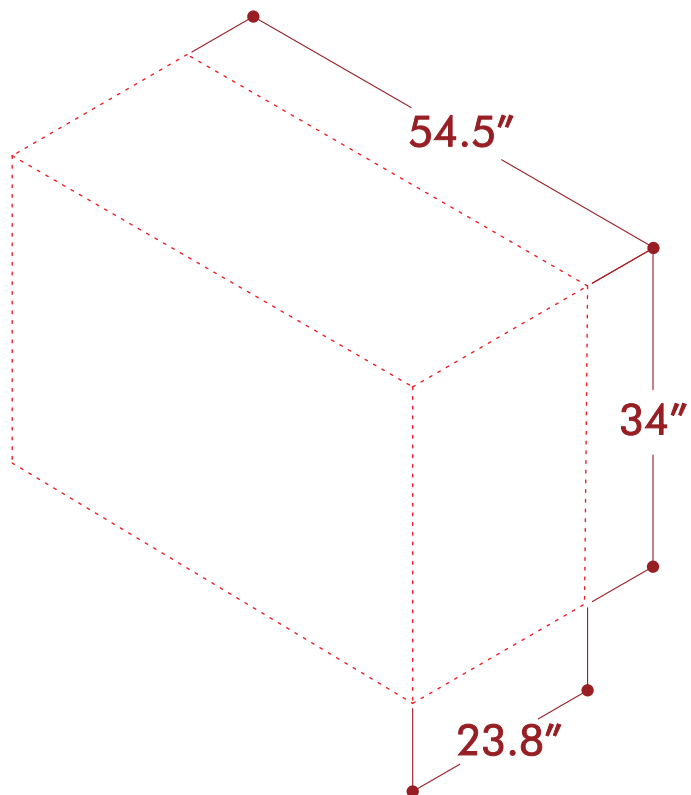

Height	6'3"
Width	5'2"
Depth	2'7"
Weight	186lbs

Large Back Bar - Base Model

ALL DIMENSIONS ARE IN INCHES. THE INFORMATION CONTAINED WITHIN THIS DOCUMENT IS THE SOLE PROPERTY OF THE PORTABLE BAR COMPANY. ANY REPRODUCTION IN PART OR AS A WHOLE WITHOUT THE WRITTEN PERMISSION OF THE PORTABLE BAR COMPANY IS PROHIBITED.

Top Sign
Weight: 16lbs

Doors
Weight: 32lbs

**Additional
Storage Shelf**
Weight: 32lbs

Add-ons for Large Back Bar

Height	7'4"
Width	5'2"
Depth	2'7"
Weight	324lbs

Large Back Bar with Add-ons

ALL DIMENSIONS ARE IN INCHES. THE INFORMATION CONTAINED WITHIN THIS DOCUMENT IS THE SOLE PROPERTY OF THE PORTABLE BAR COMPANY. ANY REPRODUCTION IN PART OR AS A WHOLE WITHOUT THE WRITTEN PERMISSION OF THE PORTABLE BAR COMPANY IS PROHIBITED.

Available space with bottom shelf

Volume 19 ft³

Large Back Bar

Available space without bottom shelf

Volume 25.5 ft³

Large Back Bar