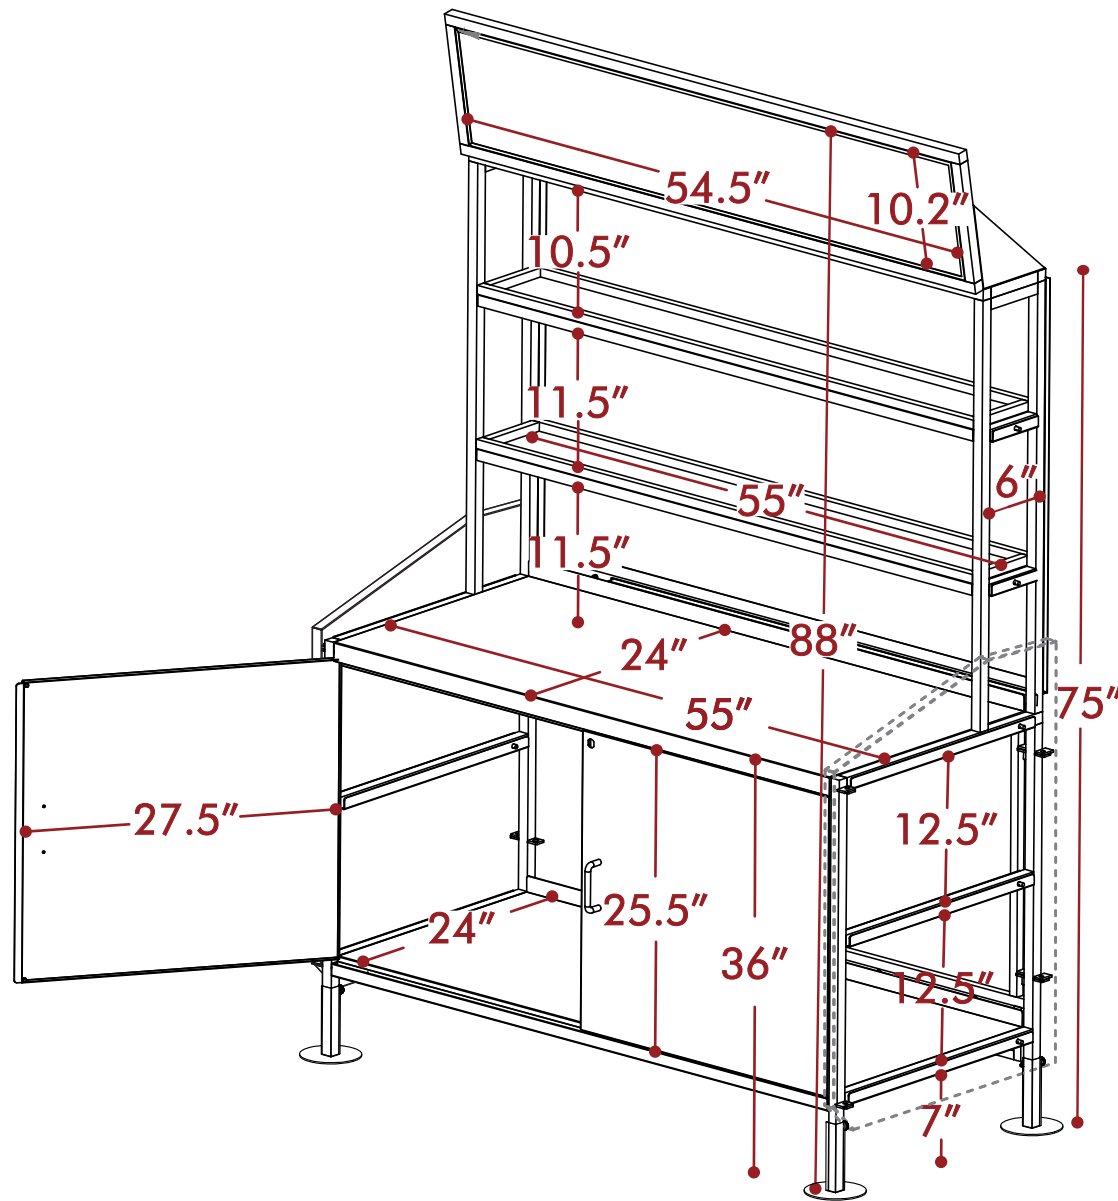

Height	6'3"
Width	5'2"
Depth	2'7"
Weight	186lbs

Large Back Bar - Base Model

ALL DIMENSIONS ARE IN INCHES. THE INFORMATION CONTAINED WITHIN THIS DOCUMENT IS THE SOLE PROPERTY OF THE PORTABLE BAR COMPANY. ANY REPRODUCTION IN PART OR AS A WHOLE WITHOUT THE WRITTEN PERMISSION OF THE PORTABLE BAR COMPANY IS PROHIBITED.

Top Sign
Weight: 16lbs

Doors
Weight: 32lbs

**Additional
Storage Shelf**
Weight: 32lbs

Add-ons for Large Back Bar

Height	7'4"
Width	5'2"
Depth	2'7"
Weight	324lbs

Large Back Bar with Add-ons

ALL DIMENSIONS ARE IN INCHES. THE INFORMATION CONTAINED WITHIN THIS DOCUMENT IS THE SOLE PROPERTY OF THE PORTABLE BAR COMPANY. ANY REPRODUCTION IN PART OR AS A WHOLE WITHOUT THE WRITTEN PERMISSION OF THE PORTABLE BAR COMPANY IS PROHIBITED.

Available space with bottom shelf

Volume 19 ft³

Large Back Bar

Available space without bottom shelf

Volume 25.5 ft³

Large Back Bar