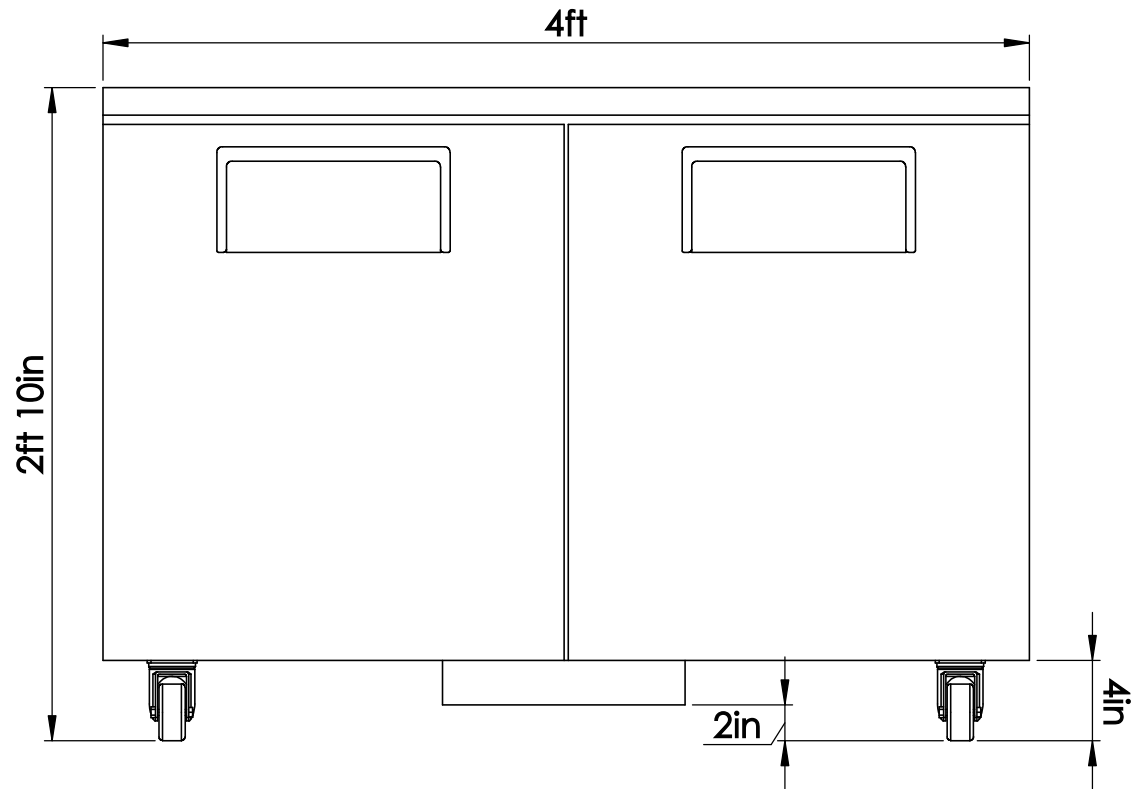

FB Straight Segment | TUC 48 ADA Undercounter

TOP VIEW

See Large Back Bar Spec Sheet for more details.

TUC 48 ADA Undercounter