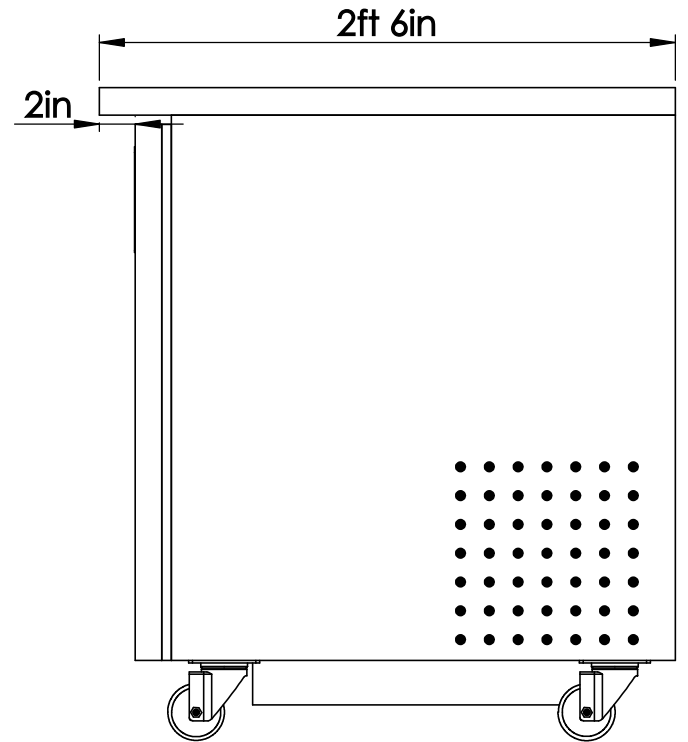

FB Straight Segment | TUC 48 ADA Undercounter

TOP VIEW

See Large Back Bar Spec Sheet for more details.

TUC 48 ADA Undercounter