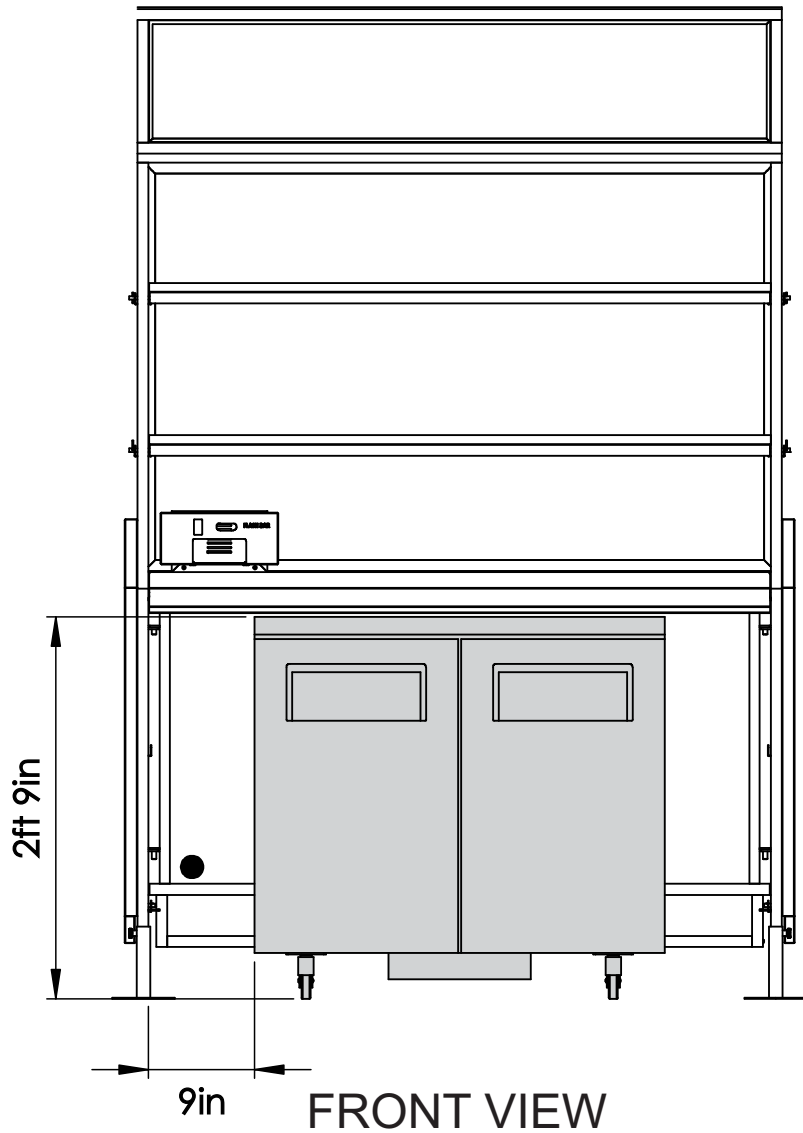

FB Straight Segment | TUC 48 ADA Undercounter

TOP VIEW

See Large Back Bar Spec Sheet for more details.

TUC 48 ADA Undercounter