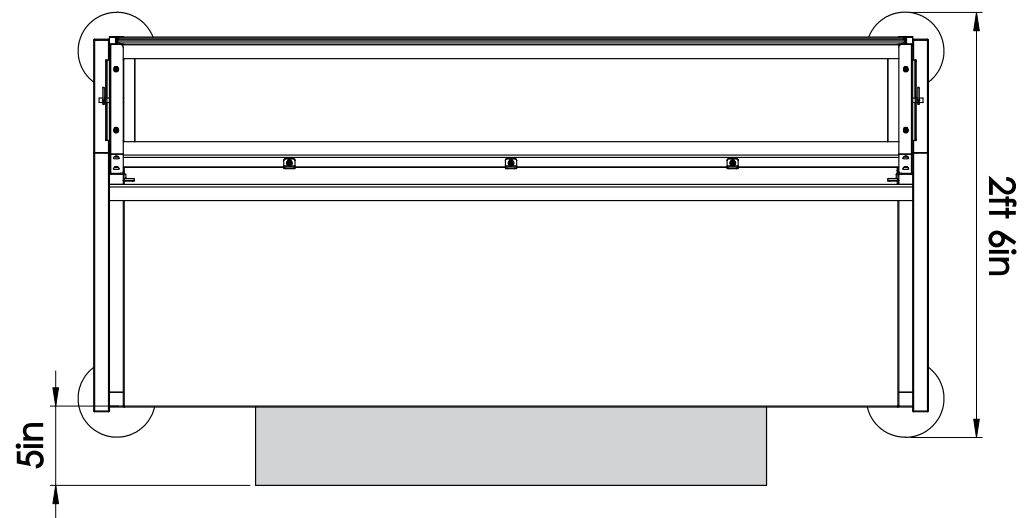

FB Straight Segment | TUC 48 ADA Undercounter

TOP VIEW

See Large Back Bar Spec Sheet for more details.

TUC 48 ADA Undercounter