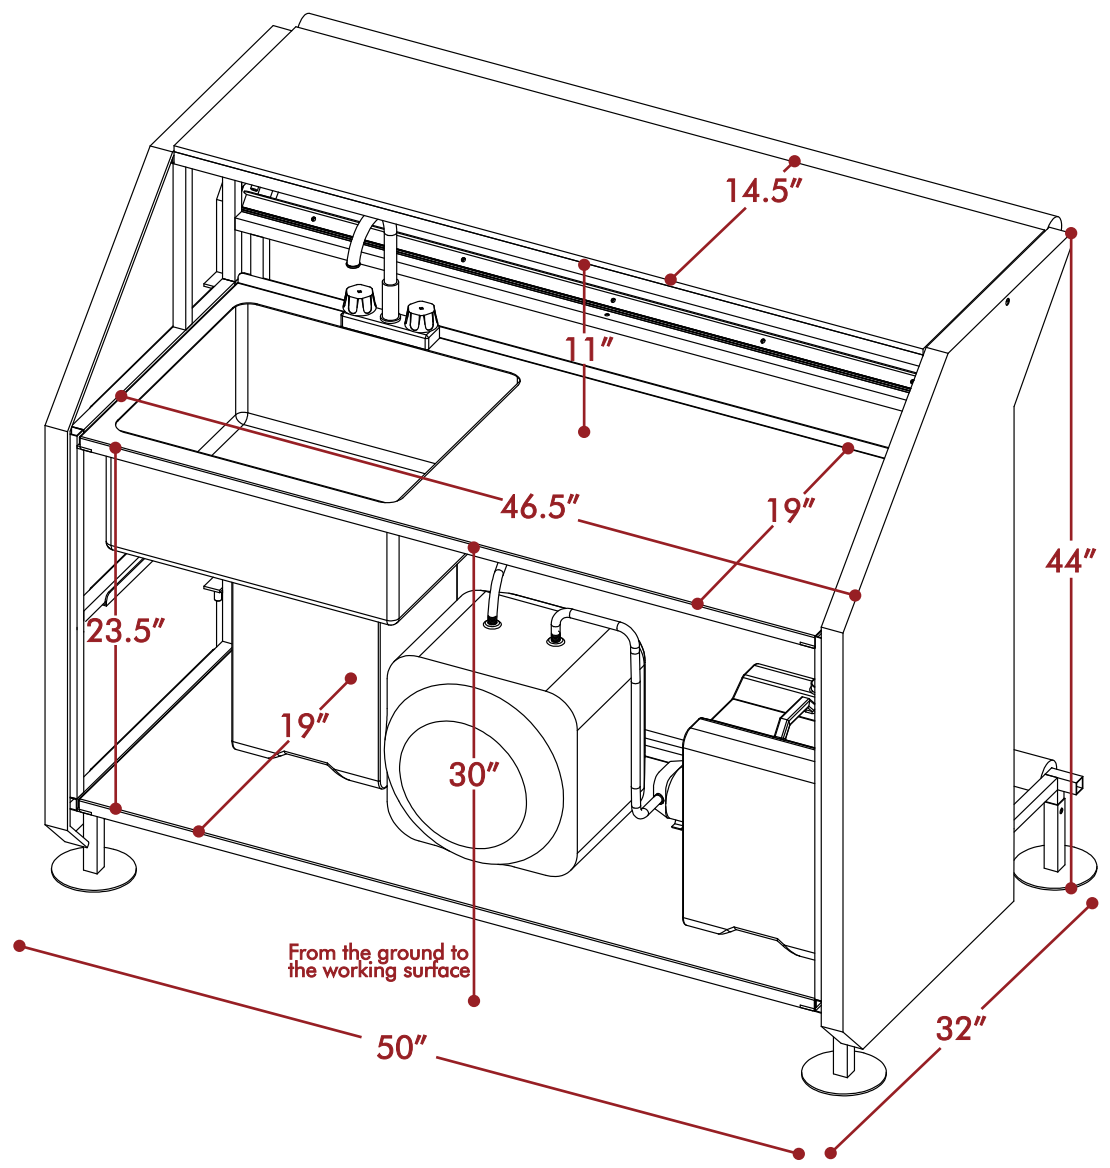

Height	44"
Length	50"
Width	32"

Sink

ALL DIMENSIONS ARE IN INCHES. THE INFORMATION CONTAINED WITHIN THIS DOCUMENT IS THE SOLE PROPERTY OF THE PORTABLE BAR COMPANY. ANY REPRODUCTION IN PART OR AS A WHOLE WITHOUT THE WRITTEN PERMISSION OF THE PORTABLE BAR COMPANY IS PROHIBITED.