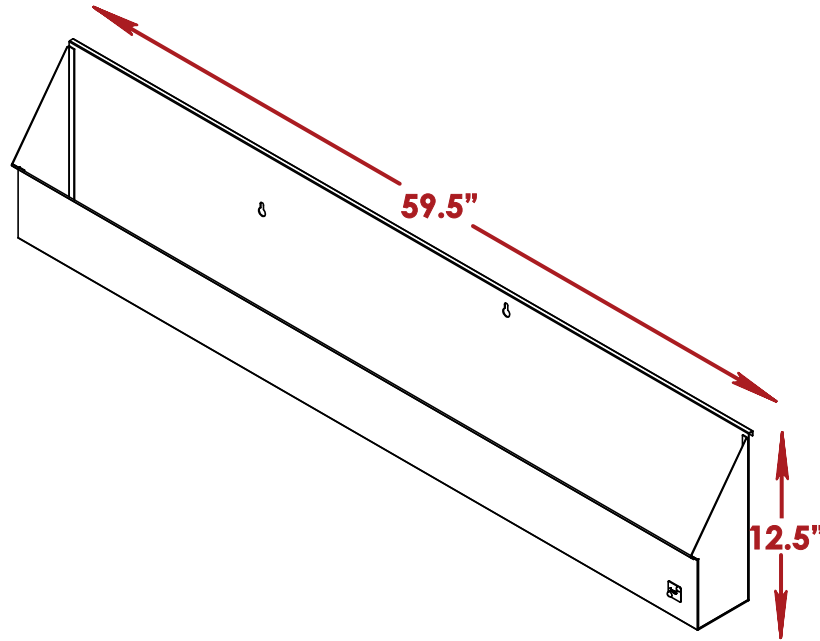

OVERALL DIM

Height 60"

Width 66"

Depth 16.5"

Rustic Portable Bar

ALL DIMENSIONS ARE IN INCHES. THE INFORMATION CONTAINED WITHIN THIS DOCUMENT IS THE SOLE PROPERTY OF THE PORTABLE BAR COMPANY. ANY REPRODUCTION IN PART OR AS A WHOLE WITHOUT THE WRITTEN PERMISSION OF THE PORTABLE BAR COMPANY IS PROHIBITED.

Speed Rail

Up to 17
bottles of wine.
Bottle diameter: 3"

Rustic Portable Bar

Ice bin

Two ice bins included

Up to 4
bags of ice
Bags weight: 10 lb

Cutting Board

Rustic Portable Bar