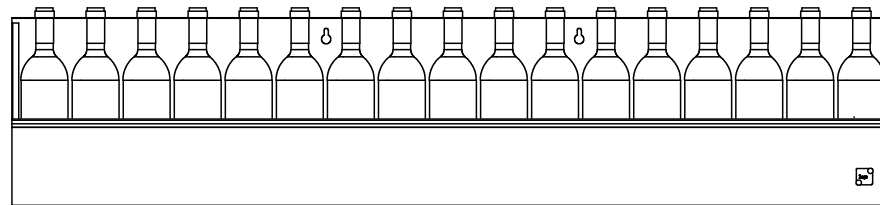

OVERALL DIM

Height 60"

Width 66"

Depth 16.5"

Rustic Portable Bar

ALL DIMENSIONS ARE IN INCHES. THE INFORMATION CONTAINED WITHIN THIS DOCUMENT IS THE SOLE PROPERTY OF THE PORTABLE BAR COMPANY. ANY REPRODUCTION IN PART OR AS A WHOLE WITHOUT THE WRITTEN PERMISSION OF THE PORTABLE BAR COMPANY IS PROHIBITED.

Speed Rail

Up to 17
bottles of wine.
Bottle diameter: 3"

Rustic Portable Bar

Ice bin

Two ice bins included

Up to 4
bags of ice
Bags weight: 10 lb

Cutting Board

Rustic Portable Bar