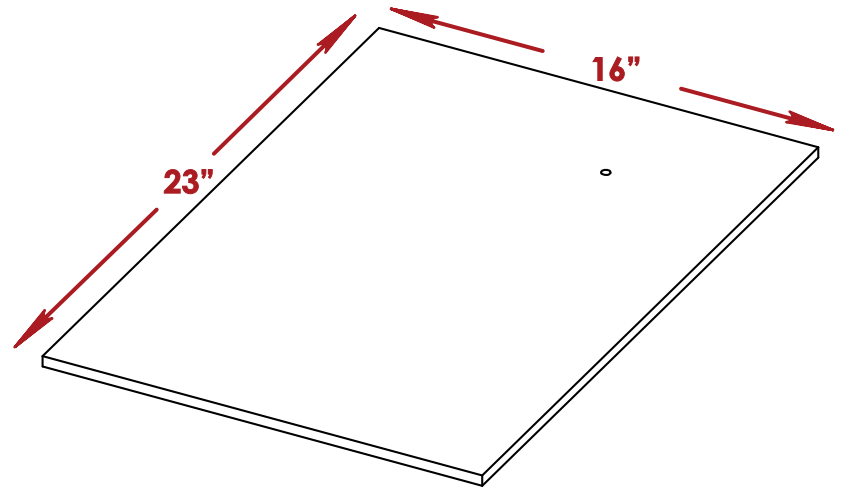

OVERALL DIM

Height 60"

Width 66"

Depth 16.5"

Rustic Portable Bar

ALL DIMENSIONS ARE IN INCHES. THE INFORMATION CONTAINED WITHIN THIS DOCUMENT IS THE SOLE PROPERTY OF THE PORTABLE BAR COMPANY. ANY REPRODUCTION IN PART OR AS A WHOLE WITHOUT THE WRITTEN PERMISSION OF THE PORTABLE BAR COMPANY IS PROHIBITED.

Speed Rail

Up to 17
bottles of wine.
Bottle diameter: 3"

Rustic Portable Bar

Ice bin

Two ice bins included

Up to 4
bags of ice
Bags weight: 10 lb

Cutting Board

Rustic Portable Bar