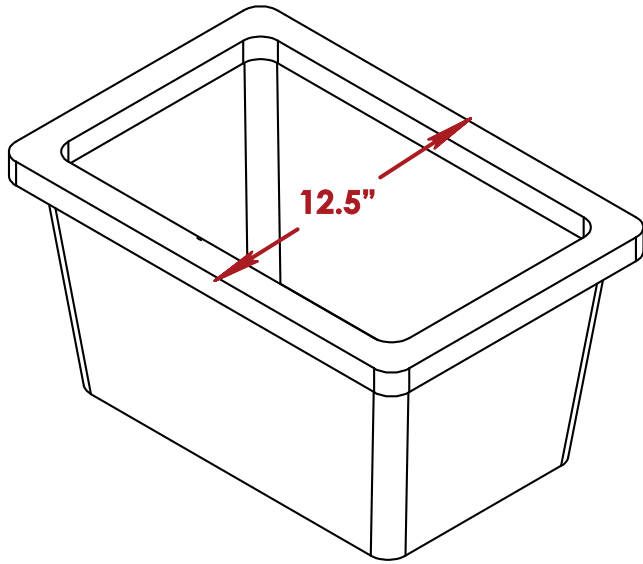

OVERALL DIM

Height 60"

Width 66"

Depth 16.5"

Rustic Portable Bar

ALL DIMENSIONS ARE IN INCHES. THE INFORMATION CONTAINED WITHIN THIS DOCUMENT IS THE SOLE PROPERTY OF THE PORTABLE BAR COMPANY. ANY REPRODUCTION IN PART OR AS A WHOLE WITHOUT THE WRITTEN PERMISSION OF THE PORTABLE BAR COMPANY IS PROHIBITED.

Speed Rail

Up to 17
bottles of wine.
Bottle diameter: 3"

Rustic Portable Bar

Ice bin

Two ice bins included

Up to 4
bags of ice
Bags weight: 10 lb

Cutting Board

Rustic Portable Bar