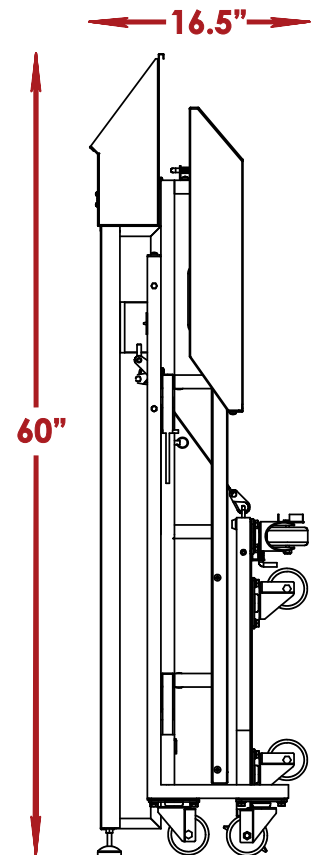

OVERALL DIM

Height 60"

Width 66"

Depth 16.5"

Rustic Portable Bar

ALL DIMENSIONS ARE IN INCHES. THE INFORMATION CONTAINED WITHIN THIS DOCUMENT IS THE SOLE PROPERTY OF THE PORTABLE BAR COMPANY. ANY REPRODUCTION IN PART OR AS A WHOLE WITHOUT THE WRITTEN PERMISSION OF THE PORTABLE BAR COMPANY IS PROHIBITED.

Speed Rail

Up to 17
bottles of wine.
Bottle diameter: 3"

Rustic Portable Bar

Ice bin

Two ice bins included

Up to 4
bags of ice
Bags weight: 10 lb

Cutting Board

Rustic Portable Bar