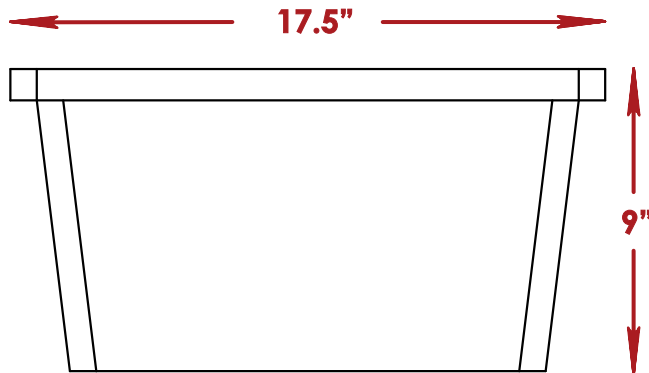

OVERALL DIM

Height 60"

Width 66"

Depth 16.5"

Rustic Portable Bar

ALL DIMENSIONS ARE IN INCHES. THE INFORMATION CONTAINED WITHIN THIS DOCUMENT IS THE SOLE PROPERTY OF THE PORTABLE BAR COMPANY. ANY REPRODUCTION IN PART OR AS A WHOLE WITHOUT THE WRITTEN PERMISSION OF THE PORTABLE BAR COMPANY IS PROHIBITED.

Speed Rail

Up to 17
bottles of wine.
Bottle diameter: 3"

Rustic Portable Bar

Ice bin

Two ice bins included

Up to 4
bags of ice
Bags weight: 10 lb

Cutting Board

Rustic Portable Bar