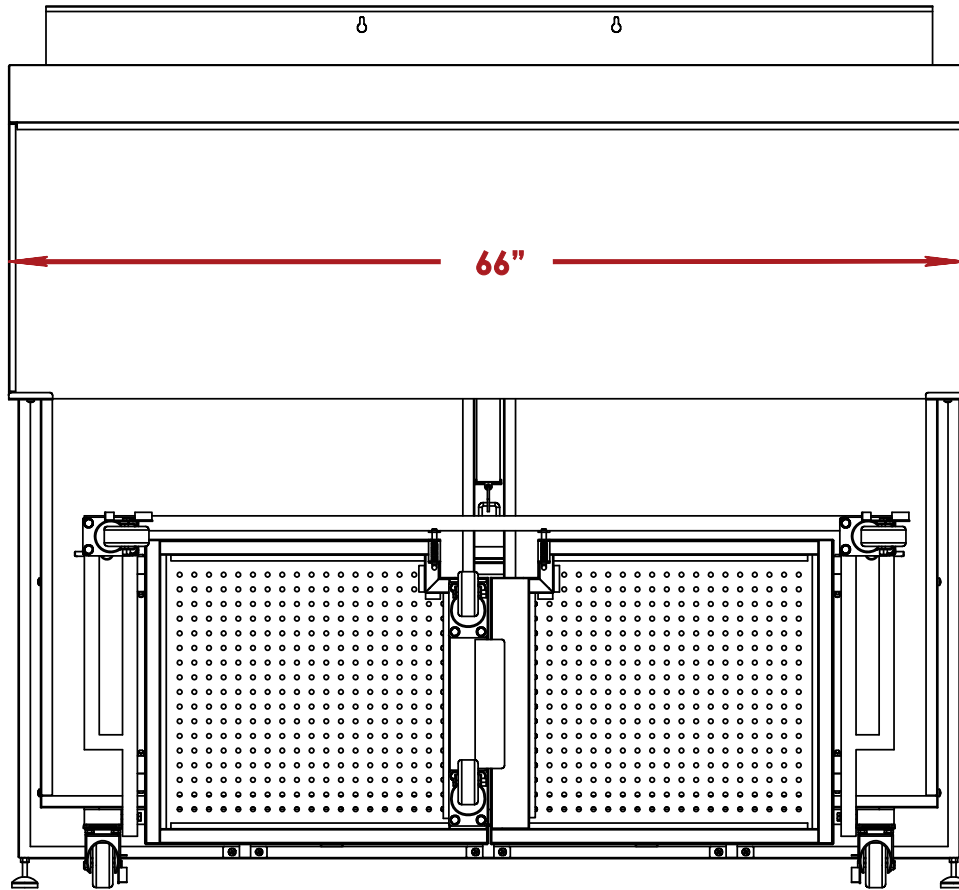

OVERALL DIM

Height 60"

Width 66"

Depth 16.5"

Rustic Portable Bar

ALL DIMENSIONS ARE IN INCHES. THE INFORMATION CONTAINED WITHIN THIS DOCUMENT IS THE SOLE PROPERTY OF THE PORTABLE BAR COMPANY. ANY REPRODUCTION IN PART OR AS A WHOLE WITHOUT THE WRITTEN PERMISSION OF THE PORTABLE BAR COMPANY IS PROHIBITED.

Speed Rail

Up to 17
bottles of wine.
Bottle diameter: 3"

Rustic Portable Bar

Ice bin

Two ice bins included

Up to 4
bags of ice
Bags weight: 10 lb

Cutting Board

Rustic Portable Bar