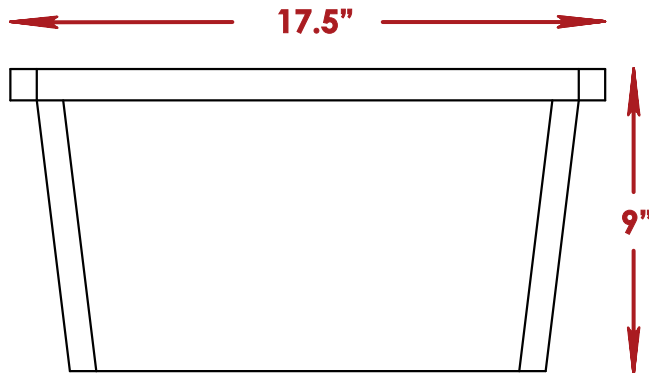

OVERALL DIM	
Height	49"
Width	22"
Length	39.5"
Weight	70lb

Compact Bar

OVERALL DIM

Height 53"

Width 7"

Length 32.5"

Compact Bar

Speed Rail

Up to 9
bottles of wine.
Bottle diameter: 3"

Compact Bar

Ice bin

Two ice bins included

Up to 4
bags of ice

Bags weight: 10 lb

Cutting Board

Compact Bar