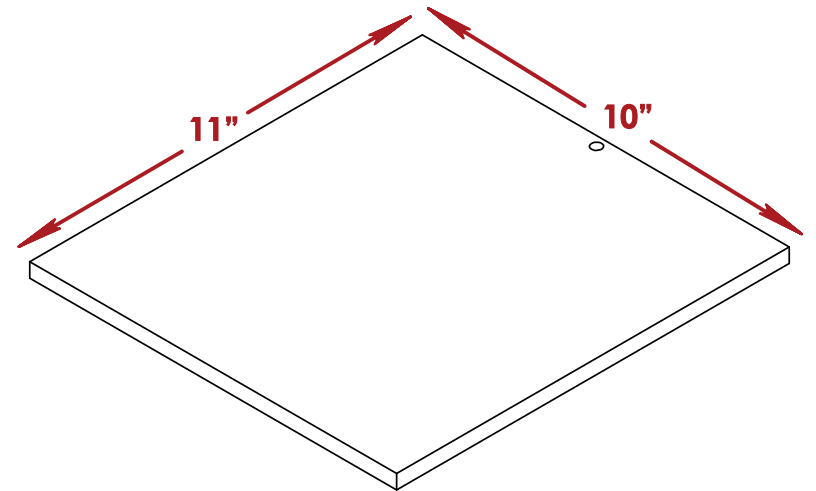

OVERALL DIM	
Height	49"
Width	22"
Length	39.5"
Weight	70lb

Compact Bar

OVERALL DIM

Height 53"

Width 7"

Length 32.5"

Compact Bar

Speed Rail

Up to 9
bottles of wine.
Bottle diameter: 3"

Compact Bar

Ice bin

Two ice bins included

Up to 4
bags of ice

Bags weight: 10 lb

Cutting Board

Compact Bar