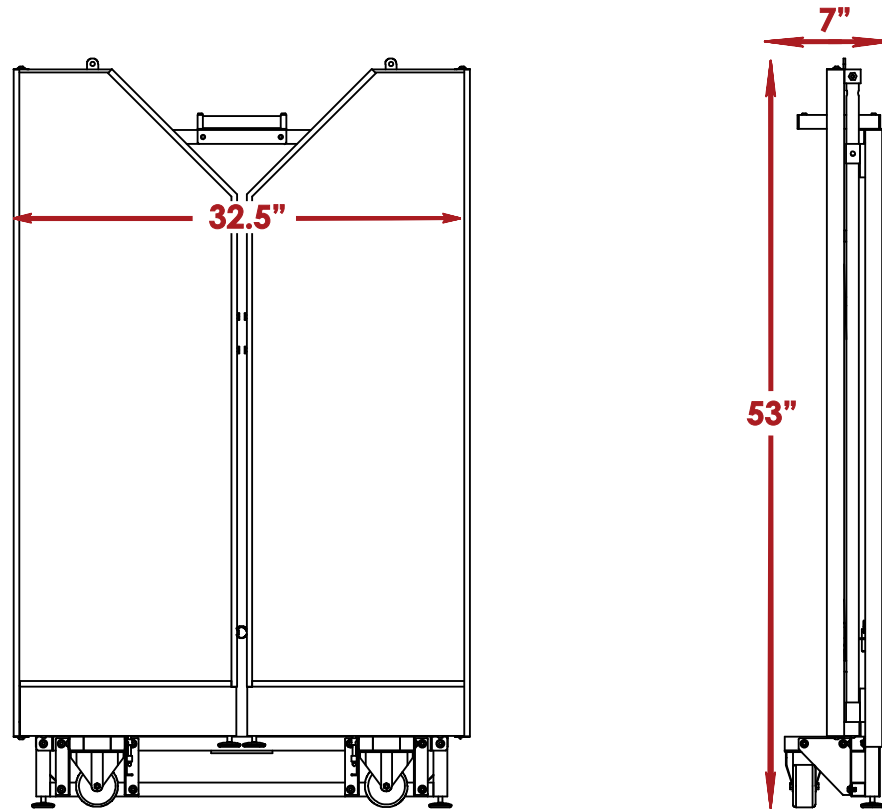

OVERALL DIM	
Height	49"
Width	22"
Length	39.5"
Weight	70lb

Compact Bar

OVERALL DIM

Height 53"

Width 7"

Length 32.5"

Compact Bar

Speed Rail

Up to 9
bottles of wine.
Bottle diameter: 3"

Compact Bar

Ice bin

Two ice bins included

Up to 4
bags of ice

Bags weight: 10 lb

Cutting Board

Compact Bar