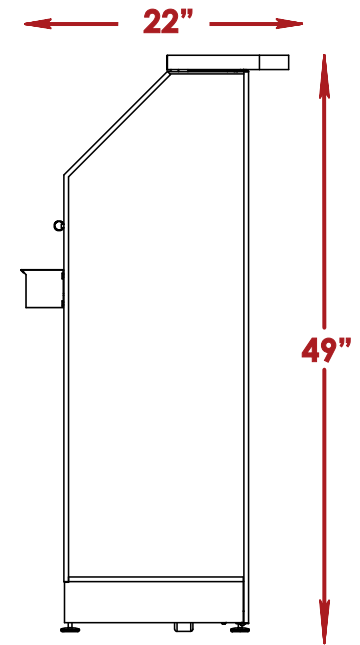

OVERALL DIM	
Height	49"
Width	22"
Length	39.5"
Weight	70lb

Compact Bar

OVERALL DIM

Height 53"

Width 7"

Length 32.5"

Compact Bar

Speed Rail

Up to 9
bottles of wine.
Bottle diameter: 3"

Compact Bar

Ice bin

Two ice bins included

Up to 4
bags of ice

Bags weight: 10 lb

Cutting Board

Compact Bar