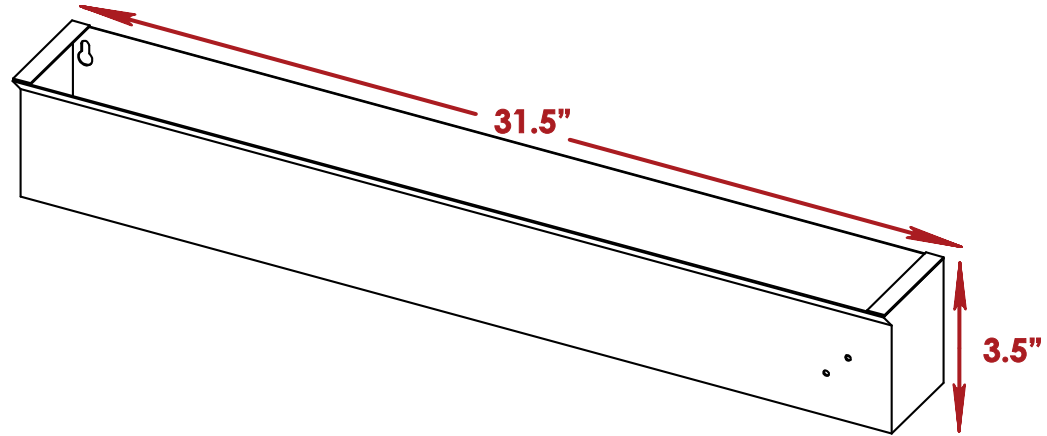

OVERALL DIM	
Height	49"
Width	22"
Length	39.5"
Weight	70lb

Compact Bar

OVERALL DIM

Height 53"

Width 7"

Length 32.5"

Compact Bar

Speed Rail

Up to 9
bottles of wine.
Bottle diameter: 3"

Compact Bar

Ice bin

Two ice bins included

Up to 4
bags of ice

Bags weight: 10 lb

Cutting Board

Compact Bar