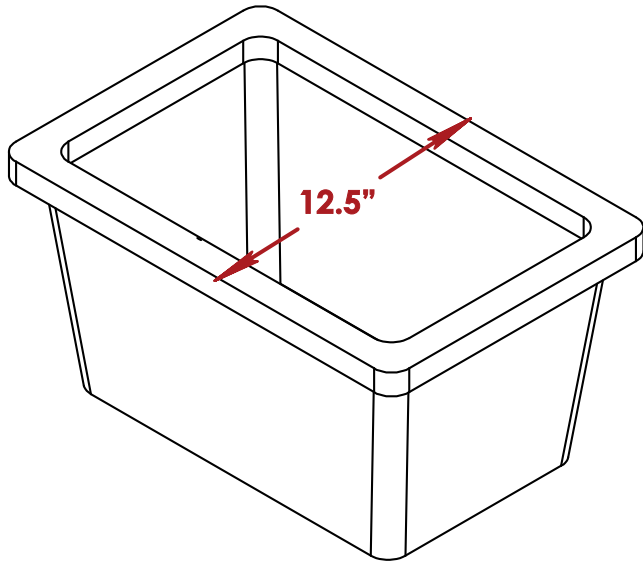

OVERALL DIM	
Height	49"
Width	22"
Length	39.5"
Weight	70lb

Compact Bar

OVERALL DIM

Height 53"

Width 7"

Length 32.5"

Compact Bar

Speed Rail

Up to 9
bottles of wine.
Bottle diameter: 3"

Compact Bar

Ice bin

Two ice bins included

Up to 4
bags of ice

Bags weight: 10 lb

Cutting Board

Compact Bar