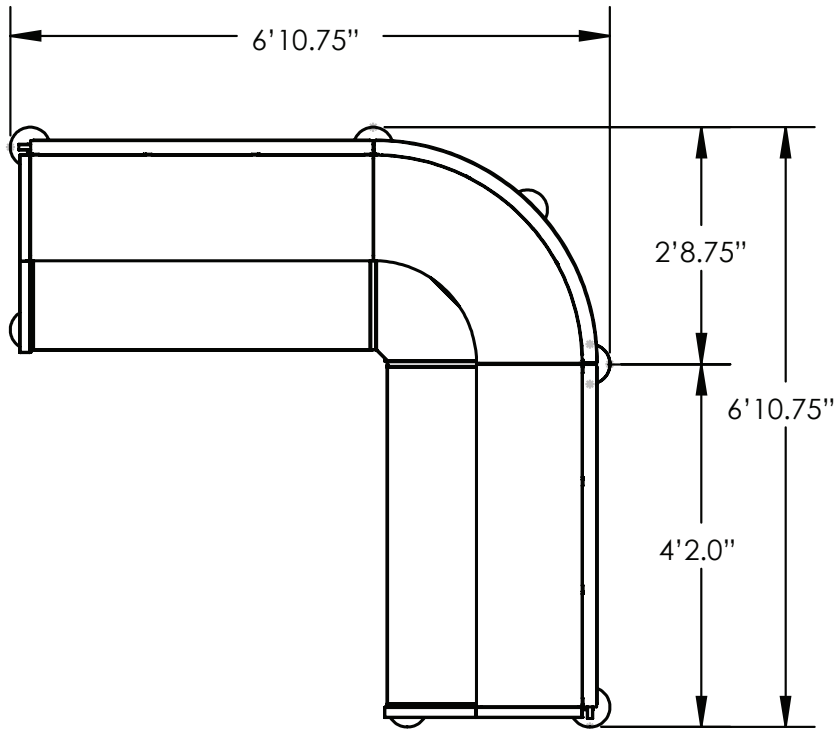

Height from ground to Work Surface = 32"

***Note: Images are approximate; they have been rounded to the nearest whole number.*

Acrylic Counter

S/S Work Surface

***Note: Images are approximate; they have been rounded to the nearest whole number.*

***Note: Images are approximate; they have been rounded to the nearest whole number.*