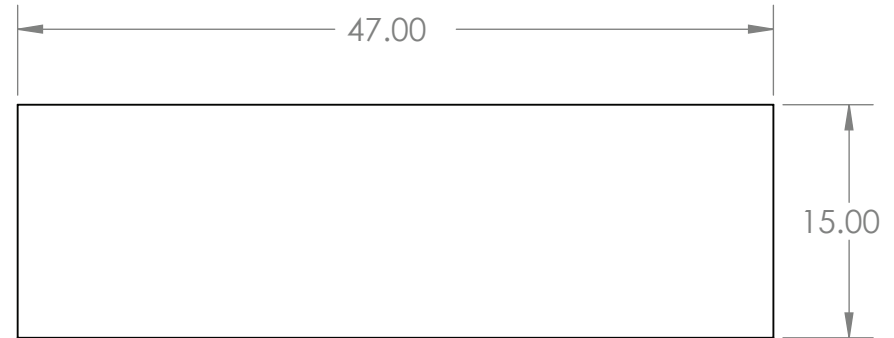

Height from ground to Work Surface = 32"

***Note: Images are approximate; they have been rounded to the nearest whole number.*

Acrylic Counter

S/S Work Surface

***Note: Images are approximate; they have been rounded to the nearest whole number.*

***Note: Images are approximate; they have been rounded to the nearest whole number.*