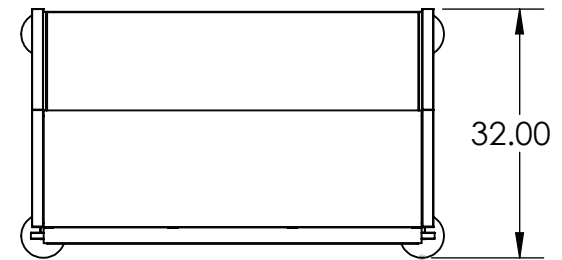

Height from ground to Work Surface = 32"

***Note: Images are approximate; they have been rounded to the nearest whole number.*

Acrylic Counter

S/S Work Surface

***Note: Images are approximate; they have been rounded to the nearest whole number.*

***Note: Images are approximate; they have been rounded to the nearest whole number.*