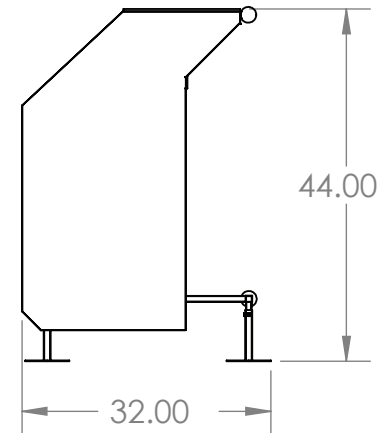

Height from ground to Work Surface = 32"

***Note: Images are approximate; they have been rounded to the nearest whole number.*

Acrylic Counter

S/S Work Surface

***Note: Images are approximate; they have been rounded to the nearest whole number.*

***Note: Images are approximate; they have been rounded to the nearest whole number.*