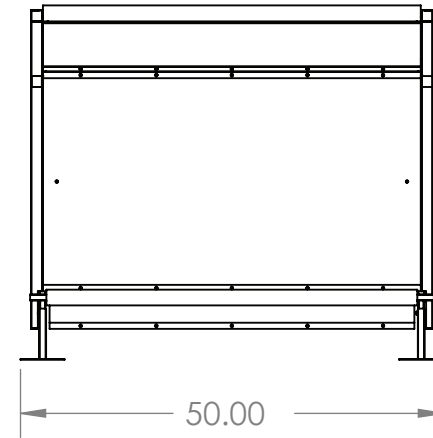

Height from ground to Work Surface = 32"

***Note: Images are approximate; they have been rounded to the nearest whole number.*

Acrylic Counter

S/S Work Surface

***Note: Images are approximate; they have been rounded to the nearest whole number.*

***Note: Images are approximate; they have been rounded to the nearest whole number.*