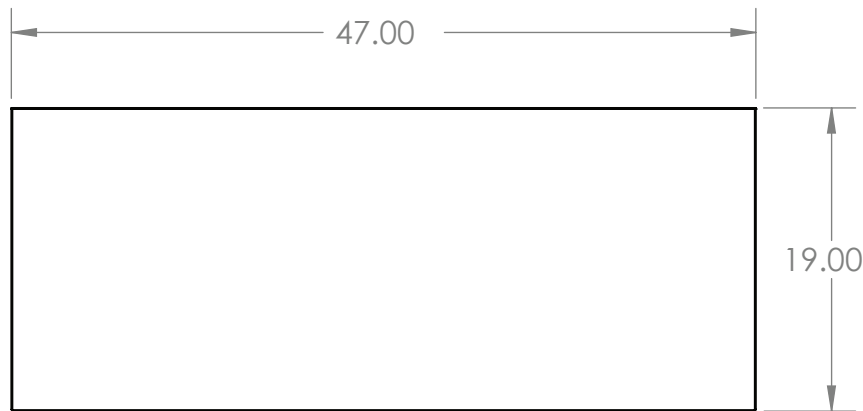

Height from ground to Work Surface = 32"

***Note: Images are approximate; they have been rounded to the nearest whole number.*

Acrylic Counter

S/S Work Surface

***Note: Images are approximate; they have been rounded to the nearest whole number.*

***Note: Images are approximate; they have been rounded to the nearest whole number.*