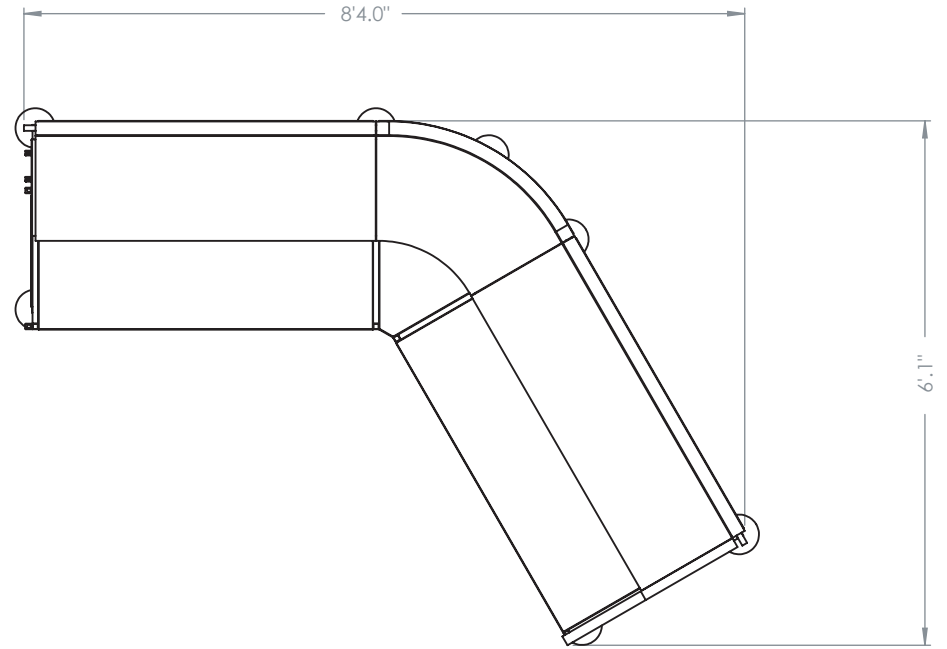

Height from ground to Work Surface = 32"

***Note: Images are approximate; they have been rounded to the nearest whole number.*

Acrylic Counter

S/S Work Surface

***Note: Images are approximate; they have been rounded to the nearest whole number.*

***Note: Images are approximate; they have been rounded to the nearest whole number.*